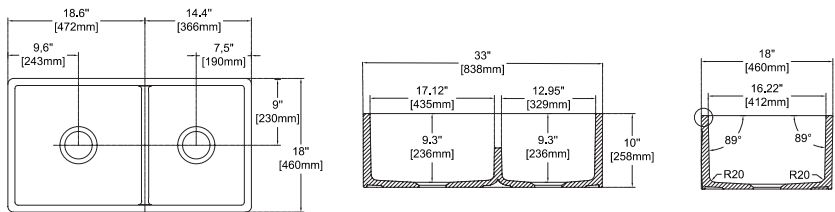

SAVONNA 33" Double Bowl , Matte White

- 10SV80284-2L Apron Front Kitchen Sink
- 38TP02071 Sink Strainer, chrome, X2 (Optional)
- 60GR0705 Metal Grid (Optional X1)
- 60GR0710 Metal Grid (Optional X1)

1. **Features**
   33" W x 18" D
   • Apron Front
   • Fine Fireclay Material
   • Double Bowl
   • Reversible
   • 10 years warranty