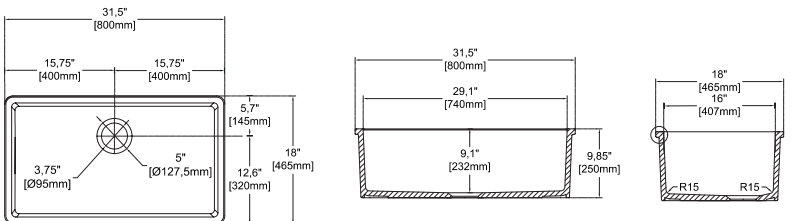

PESCARA 32" , Matte White

10PC80080-2L **Undermount Kitchen Sink**
38TP02071 **Sink Strainer, chrome (Optional)**
60GR0708 **Metal Grid (Optional)**

1. **Features**
   32" W x 18" D
2. Undermount
   - Available also for drop-in montage
   - Fine Fireclay Material
   - Single Bowl
   - 10 years warranty
   - For drop-in version orders, please add variant no 6 at the end of the code