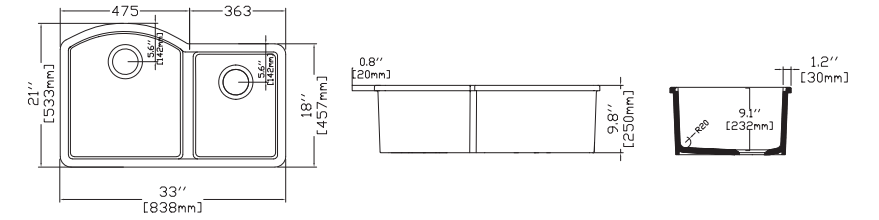

PESCARA 33" Overflow , Double Bowl , Asymmetric

10PD82384	Undermount Kitchen Sink
38TP02101	Sink Strainer, chrome, X2 (Optional)
60GR0721	Metal Grid (Optional X1)
60GR0722	Metal Grid (Optional X1)

1. **Features**
   33" W x 21" D
   · Undermount
   · Fine Fireclay Material
   · Double Bowl
   · With Overflow Hole
   · 10 years warranty