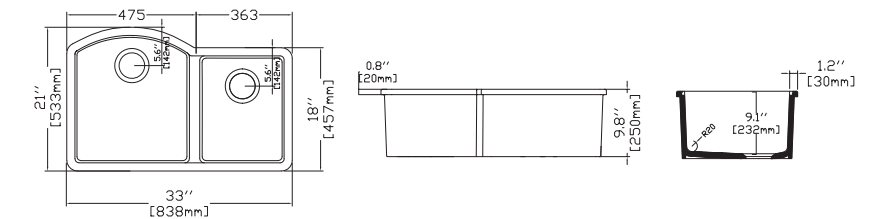

PESCARA 33" Overflow , Double Bowl , Asymmetric , Matte White

10PD82384-2L	Undermount Kitchen Sink
38TP02101	Sink Strainer, chrome, X2 (Optional)
60GR0721	Metal Grid (Optional X1)
60GR0722	Metal Grid (Optional X1)

1. **Features**
   33" W x 21" D
   · Undermount
   · Fine Fireclay Material
   · Double Bowl
   · With Overflow Hole
   · 10 years warranty