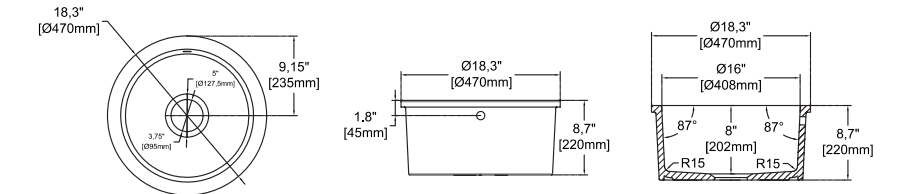

PESCARA 18" Overflow , Black

10PC83047-2N **Undermount Kitchen Sink**
38TP02091 **Sink Strainer, chrome (Optional)**
60GR0707 **Metal Grid (Optional)**

1. **Features**
   18" W x 18" D
2. Undermount
   - Available also for drop-in montage
   - Fine Fireclay Material
   - Single Bowl
   - With Overflow Hole
   - 10 years warranty
   - For drop-in version orders, please add variant no 6 at the end of the code