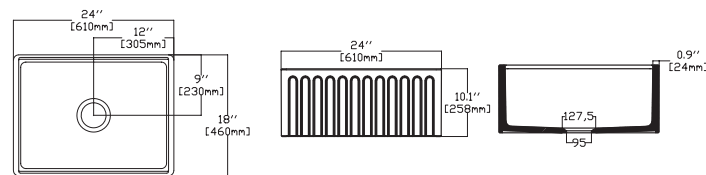

RAVENNA 24" , Matte White

- 10RV81061-2L Apron Front Kitchen Sink
- 38TP02071 Sink Strainer, chrome (Optional)
- 60GR0701 Metal Grid (Optional)
- 25KSMT001 Wooden Cutting Board (Optional)

1. **Features**
   24" W x 18" D
2. Apron Front
   - Fine Fireclay Material
   - Single Bowl
   - Cutting Board Ledge
   - Reversible
   - 10 years warranty