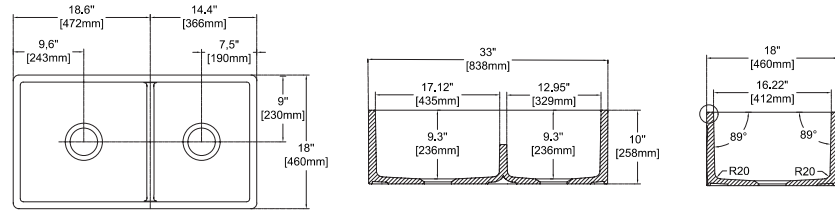

SAVONNA

SAVONNA 33" Double Bowl

- 10SV80284 Apron Front Kitchen Sink
- 38TP02071 Sink Strainer, chrome, X2 (Optional)
- 60GR0705 Metal Grid (Optional X1)
- 60GR0710 Metal Grid (Optional X1)

1. **Features**
   33" W x 18" D
   • Apron Front
   • Fine Fireclay Material
   • Double Bowl
   • Reversible
   • 10 years warranty