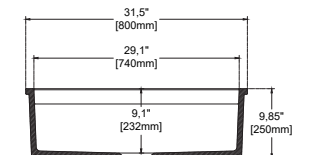

PESCARA 32" Low Level Steped , Overflow , Black

10PC85080 -2N **Undermount Kitchen Sink**
38TP02091 **Sink Strainer, chrome (Optional)**
60GR0708 **Metal Grid (Optional)**

1. **Features**
   32" W x 18" D
2. Undermount
   - Available also for drop-in montage
   - Fine Fireclay Material
   - Single Bowl
   - With Overflow Hole
   - 10 years warranty