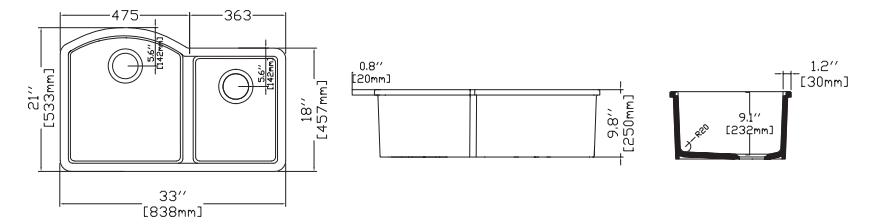

PESCARA 33" Overflow , Double Bowl , Asymmetric , Black

10PD82384-2N	Undermount Kitchen Sink
38TP02101	Sink Strainer, chrome, X2 (Optional)
60GR0721	Metal Grid (Optional X1)
60GR0722	Metal Grid (Optional X1)

1. **Features**
   33" W x 21" D
   · Undermount
   · Fine Fireclay Material
   · Double Bowl
   · With Overflow Hole
   · 10 years warranty