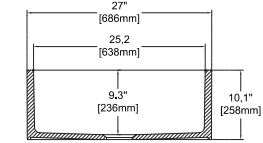

SAVONNA 27"

- 10SV80069 **Apron Front Kitchen Sink**
- 38TP02071 **Sink Strainer, chrome (Optional)**
- 60GR0702 **Metal Grid (Optional)**

1. **Features**
   27" W x 18" D
2. Apron Front
   - Fine Fireclay Material
   - Single Bowl
   - Reversible
   - 10 years warranty