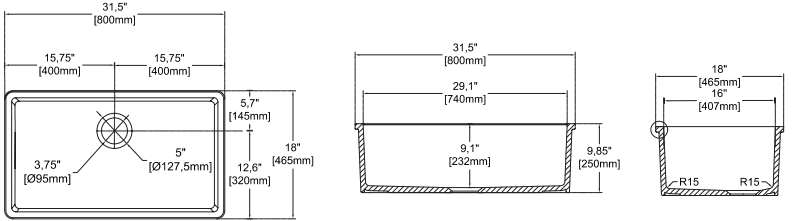

PESCARA 32" , Black

10PC80080-2N **Undermount Kitchen Sink**
38TP02071 **Sink Strainer, chrome (Optional)**
60GR0708 **Metal Grid (Optional)**

1. **Features**
   32" W x 18" D
2. Undermount
   - Available also for drop-in montage
   - Fine Fireclay Material
   - Single Bowl
   - 10 years warranty