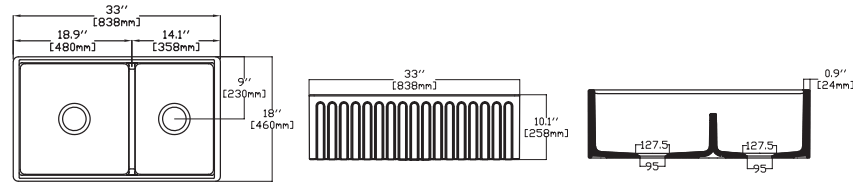

RAVENNA

RAVENNA 33" Double Bowl

- 10RV81284 Apron Front Kitchen Sink
- 38TP02071 Sink Strainer, chrome, X2 (Optional)
- 60GR0705 Metal Grid (Optional X1)
- 60GR0710 Metal Grid (Optional X1)
- 25KSMT001 Wooden Cutting Board (Optional)

1. **Features**
   33" W x 18" D
2. Apron Front
   - Fine Fireclay Material
   - Double Bowl
   - Cutting Board Ledge
   - Reversible
   - 10 years warranty