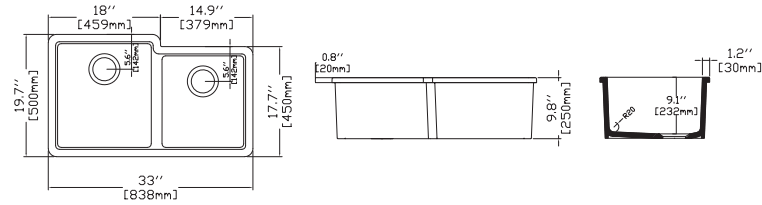

PESCARA 32" Asymmetric

PESCARA

PESCARA 33" Double Bowl , Asymmetric

10PD80284 **Undermount Kitchen Sink**
 38TP02071 **Sink Strainer, chrome, X2 (Optional)**
 60GR0709 **Metal Grid (Optional X1)**
 60GR0711 **Metal Grid (Optional X1)**