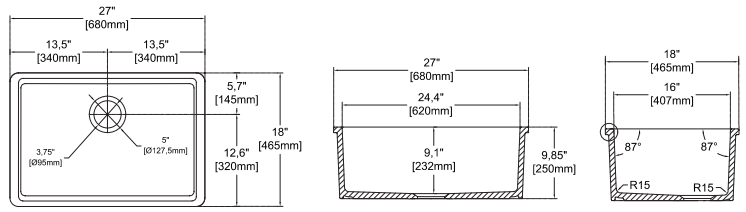

PESCARA 27" , Black

10PC80068-2N **Undermount Kitchen Sink**
38TP02071 **Sink Strainer, chrome (Optional)**
60GR0719 **Metal Grid (Optional)**

Features
27" W x 18" D

- Undermount
- Available also for drop-in montage
- Fine Fireclay Material
- Single Bowl
- 10 years warranty
- For drop-in version orders, please add variant no 6 at the end of the code