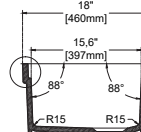

PESCARA 32" Low Level Steped

10PC84080 **Undermount Kitchen Sink**
38TP02071 **Sink Strainer, chrome (Optional)**
60GR0708 **Metal Grid (Optional)**

1. **Features**
   32" W x 18" D
2. Undermount
   - Available also for drop-in montage
   - Fine Fireclay Material
   - Single Bowl
   - 10 years warranty