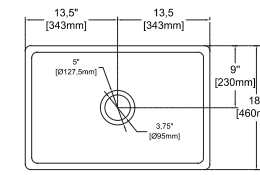

SAVONNA 27" , Matte White

- 10SV80069-2L **Apron Front Kitchen Sink**
- 38TP02071 **Sink Strainer, chrome (Optional)**
- 60GR0702 **Metal Grid (Optional)**

1. **Features**
   27" W x 18" D
2. Apron Front
   - Fine Fireclay Material
   - Single Bowl
   - Reversible
   - 10 years warranty