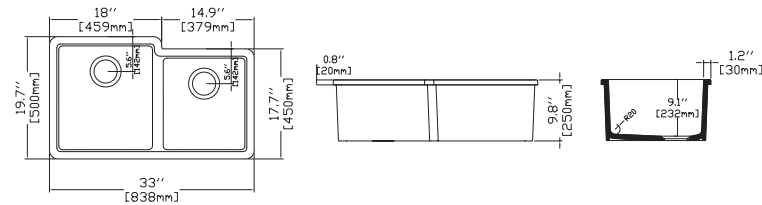

PESCARA 33" Double Bowl , Asymmetric , Matte White

10PD80284-2L **Undermount Kitchen Sink**
38TP02071 **Sink Strainer, chrome, X2 (Optional)**
60GR0709 **Metal Grid (Optional X1)**
60GR0711 **Metal Grid (Optional X1)**

Features
33" W x 20" D
· Undermount
· Fine Fireclay Material
· Double Bowl
· 10 years warranty
· For drop-in version orders, please add variant no 6 at the end of the code