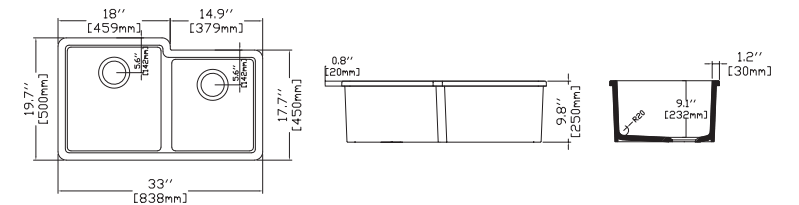

PESCARA 33" Overflow , Double Bowl , Asymmetric

10PD82284 **Undermount Kitchen Sink**
38TP02101 **Sink Strainer, chrome, X2 (Optional)**
60GR0709 **Metal Grid (Optional X1)**
60GR0711 **Metal Grid (Optional X1)**

Features
33" W x 20" D
· Undermount
· Fine Fireclay Material
· Double Bowl
· With Overflow Hole
· 10 years warranty
· For drop-in version orders, please add variant no 6 at the end of the code