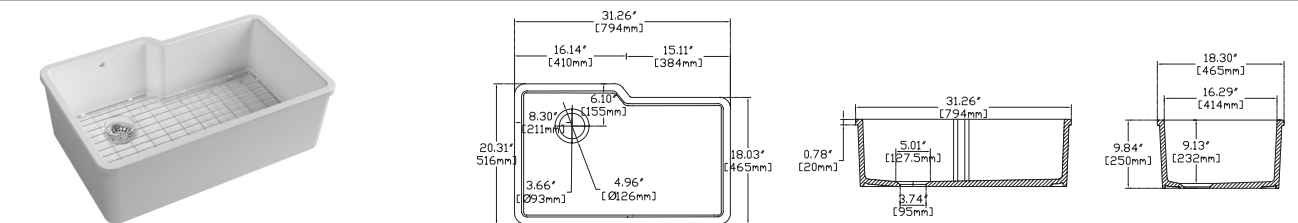

PESCARA 32" Overflow , Asymmetric , Matte White

10PC83380-2L **Undermount Kitchen Sink**
38TP02091 **Sink Strainer, chrome (Optional)**
60GR0720 **Metal Grid (Optional)**

1. **Features**
   32" W x 20" D
2. Undermount
   - Available also for drop-in montage
   - Fine Fireclay Material
   - Single Bowl
   - With Overflow Hole
   - 10 years warranty
   - For drop-in version orders, please add variant no 6 at the end of the code