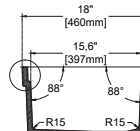

PESCARA 32" Low Level Steped , Overflow , Black

10PC85080 -2N **Undermount Kitchen Sink**
38TP02091 **Sink Strainer, chrome (Optional)**
60GR0708 **Metal Grid (Optional)**

1. **Features**
   32" W x 18" D
2. Undermount
   - Available also for drop-in montage
   - Fine Fireclay Material
   - Single Bowl
   - With Overflow Hole
   - 10 years warranty