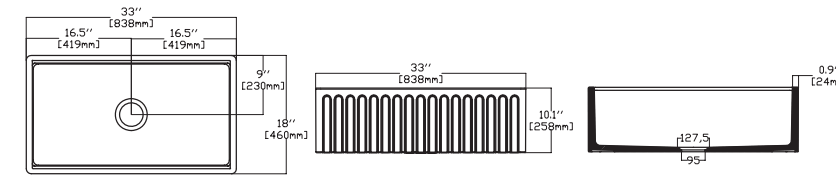

- Features**
33" W x 18" D
- Apron Front
 - Fine Fireclay Material
 - Single Bowl
 - Cutting Board Ledge
 - Reversible
 - 10 years warranty

RAVENNA 33" , Ivory

- 10RV81084 **Apron Front Kitchen Sink**
- 38TP02071 **Sink Strainer, chrome (Optional)**
- 60GR0704 **Metal Grid (Optional)**
- 25KSMT001 **Wooden Cutting Board (Optional)**