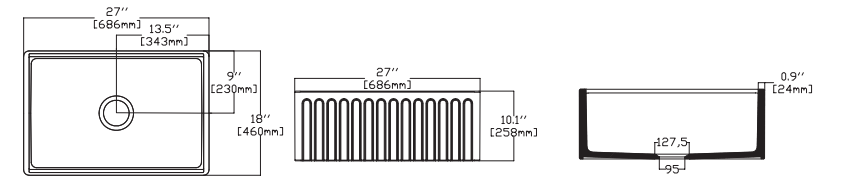

RAVENNA 27" , Ivory

- 10RV81069-2K Apron Front Kitchen Sink
- 38TP02071 Sink Strainer, chrome (Optional)
- 60GR0702 Metal Grid (Optional)
- 25KSMT001 Wooden Cutting Board (Optional)

1. **Features**
   27" W x 18" D
2. Apron Front
   - Fine Fireclay Material
   - Single Bowl
   - Cutting Board Ledge
   - Reversible
   - 10 years warranty