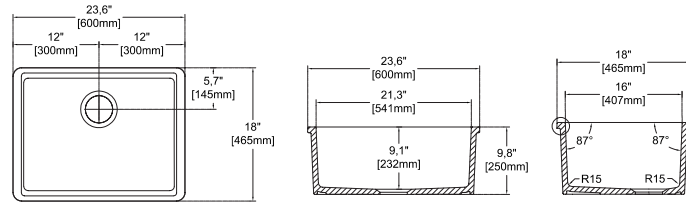

PESCARA 24" , Black

10PC80060-2N **Undermount Kitchen Sink**
38TP02071 **Sink Strainer, chrome (Optional)**
60GR0718 **Metal Grid (Optional)**

Features
24" W x 18" D

- Undermount
- Available also for drop-in montage
- Fine Fireclay Material
- Single Bowl
- 10 years warranty
- For drop-in version orders, please add variant no 6 at the end of the code