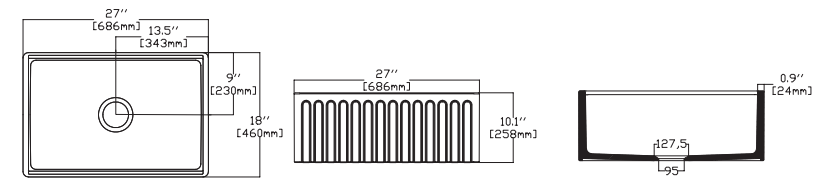

RAVENNA 27" , Taupe

- 10RV81069-2H Apron Front Kitchen Sink
- 38TP02071 Sink Strainer, chrome (Optional)
- 60GR0702 Metal Grid (Optional)
- 25KSMT001 Wooden Cutting Board (Optional)

1. **Features**
   27" W x 18" D
2. Apron Front
   - Fine Fireclay Material
   - Single Bowl
   - Cutting Board Ledge
   - Reversible
   - 10 years warranty