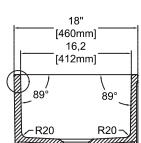

SAVONNA 27" , Matte White

- 10SV80069-2L **Apron Front Kitchen Sink**
- 38TP02071 **Sink Strainer, chrome (Optional)**
- 60GR0702 **Metal Grid (Optional)**

1. **Features**
   27" W x 18" D
2. Apron Front
   - Fine Fireclay Material
   - Single Bowl
   - Reversible
   - 10 years warranty