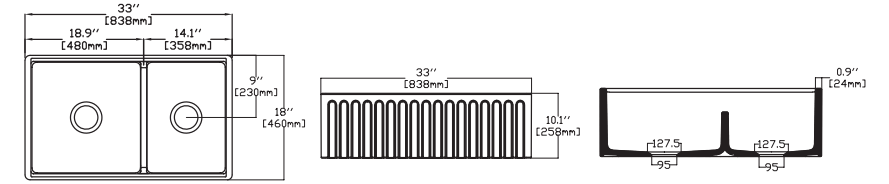

RAVENNA 33" Double Bowl , Ivory

- 10RV81284-2K Apron Front Kitchen Sink
- 38TP02071 Sink Strainer, chrome, X2 (Optional)
- 60GR0705 Metal Grid (Optional X1)
- 60GR0710 Metal Grid (Optional X1)
- 25KSMT001 Wooden Cutting Board (Optional)

1. **Features**
   33" W x 18" D
2. Apron Front
   - Fine Fireclay Material
   - Double Bowl
   - Cutting Board Ledge
   - Reversible
   - 10 years warranty