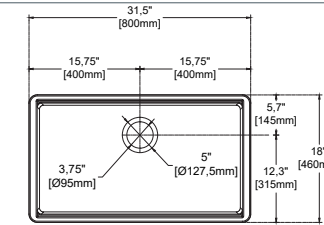

PESCARA 32" Low Level Steped , Overflow , Black

10PC85080 -2N **Undermount Kitchen Sink**
38TP02091 **Sink Strainer, chrome (Optional)**
60GR0708 **Metal Grid (Optional)**

1. **Features**
   32" W x 18" D
2. Undermount
   - Available also for drop-in montage
   - Fine Fireclay Material
   - Single Bowl
   - With Overflow Hole
   - 10 years warranty