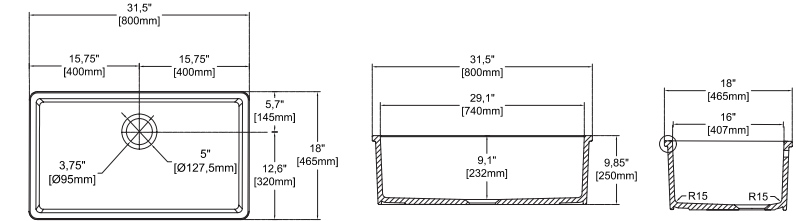

PESCARA 32" Overflow , Matte White

10PC83080-2L **Undermount Kitchen Sink**
38TP02091 **Sink Strainer, chrome (Optional)**
60GR0708 **Metal Grid (Optional)**

1. **Features**
   32" W x 18" D
2. Undermount
   - Available also for drop-in montage
   - Fine Fireclay Material
   - Single Bowl
   - With Overflow Hole
   - 10 years warranty
   - For drop-in version orders, please add variant no 6 at the end of the code