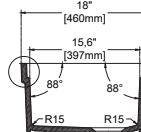

PESCARA 32" Low Level Steped , Overflow

10PC85080 **Undermount Kitchen Sink**
38TP02091 **Sink Strainer, chrome (Optional)**
60GR0708 **Metal Grid (Optional)**

1. **Features**
   32" W x 18" D
2. Undermount
   - Available also for drop-in montage
   - Fine Fireclay Material
   - Single Bowl
   - With Overflow Hole
   - 10 years warranty