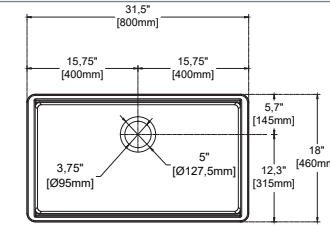

PESCARA 32" Low Level Steped , Overflow

10PC85080 **Undermount Kitchen Sink**
38TP02091 **Sink Strainer, chrome (Optional)**
60GR0708 **Metal Grid (Optional)**

1. **Features**
   32" W x 18" D
2. Undermount
   - Available also for drop-in montage
   - Fine Fireclay Material
   - Single Bowl
   - With Overflow Hole
   - 10 years warranty