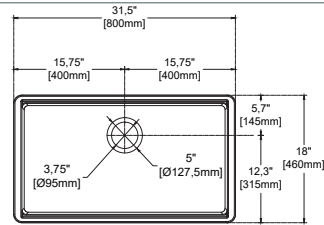

PESCARA 32" Low Level Steped , Black

10PC84080 -2N **Undermount Kitchen Sink**
38TP02071 **Sink Strainer, chrome (Optional)**
60GR0708 **Metal Grid (Optional)**

1. **Features**
   32" W x 18" D
2. Undermount
   - Available also for drop-in montage
   - Fine Fireclay Material
   - Single Bowl
   - 10 years warranty