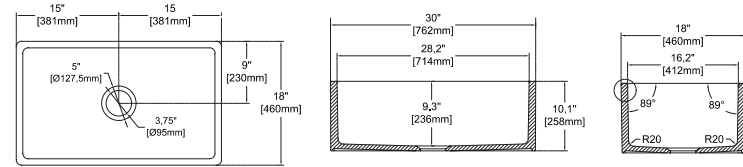

SAVONNA

SAVONNA 30"

- 10SV80076 **Apron Front Kitchen Sink**
- 38TP02071 **Sink Strainer, chrome (Optional)**
- 60GR0703 **Metal Grid (Optional)**

1. **Features**
   30" W x 18" D
2. Apron Front
   - Fine Fireclay Material
   - Single Bowl
   - Reversible
   - 10 years warranty