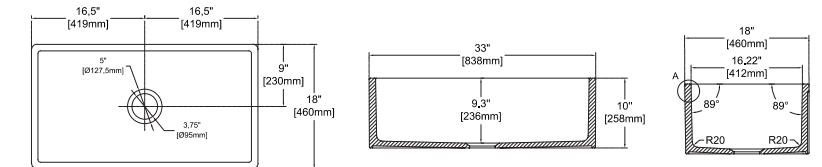

SAVONNA 33" , Black

- 10SV80084-2N **Apron Front Kitchen Sink**
- 38TP02071 **Sink Strainer, chrome (Optional)**
- 60GR0704 **Metal Grid (Optional)**

1. **Features**
   33" W x 18" D
2. Apron Front
   - Fine Fireclay Material
   - Single Bowl
   - Reversible
   - 10 years warranty