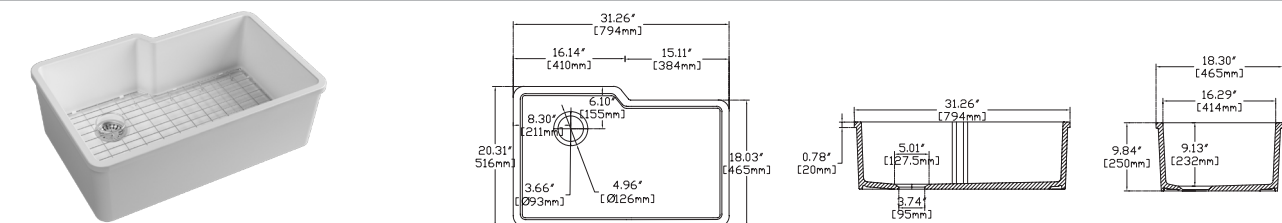

PESCARA 32" Asymmetric , Matte White

10PC80380-2L **Undermount Kitchen Sink**
38TP02071 **Sink Strainer, chrome (Optional)**
60GR0720 **Metal Grid (Optional)**

1. **Features**
   32" W x 20" D
2. Undermount
   - Available also for drop-in montage
   - Fine Fireclay Material
   - Single Bowl
   - 10 years warranty
   - For drop-in version orders, please add variant no 6 at the end of the code