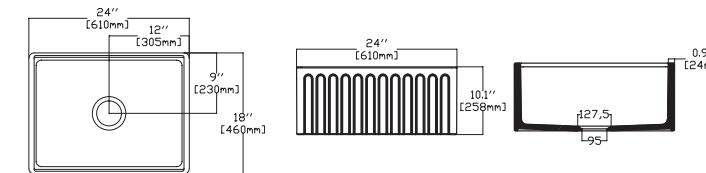

RAVENNA

RAVENNA 24" , Ivory

- 10RV81061-2K Apron Front Kitchen Sink
- 38TP02071 Sink Strainer, chrome (Optional)
- 60GR0701 Metal Grid (Optional)
- 25KSMT001 Wooden Cutting Board (Optional)

1. **Features**
   24" W x 18" D
2. Apron Front
   - Fine Fireclay Material
   - Single Bowl
   - Cutting Board Ledge
   - Reversible
   - 10 years warranty