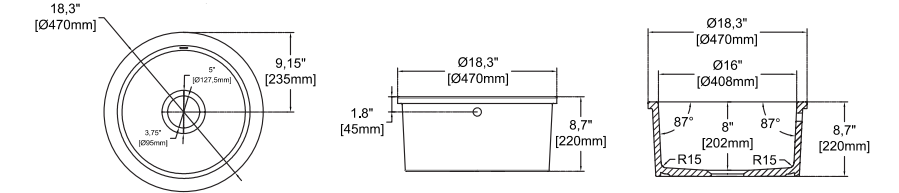

PESCARA 18" Overflow

10PC83047 **Undermount Kitchen Sink**
38TP02091 **Sink Strainer, chrome (Optional)**
60GR0707 **Metal Grid (Optional)**

1. **Features**
   18" W x 18" D
2. Undermount
   - Available also for drop-in montage
   - Fine Fireclay Material
   - Single Bowl
   - With Overflow Hole
   - 10 years warranty
   - For drop-in version orders, please add variant no 6 at the end of the code