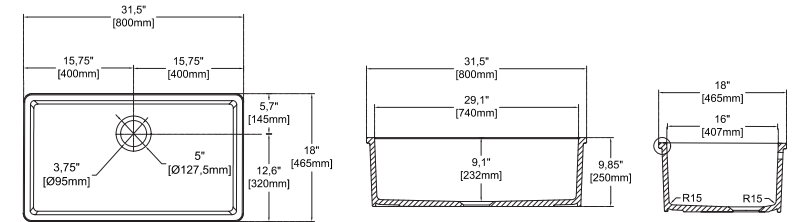

PESCARA 32" Overflow

10PC83080 **Undermount Kitchen Sink**
38TP02091 **Sink Strainer, chrome (Optional)**
60GR0708 **Metal Grid (Optional)**

1. **Features**
   32" W x 18" D
2. Undermount
   - Available also for drop-in montage
   - Fine Fireclay Material
   - Single Bowl
   - With Overflow Hole
   - 10 years warranty
   - For drop-in version orders, please add variant no 6 at the end of the code