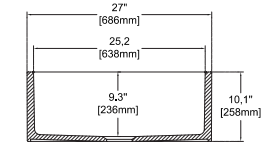

SAVONNA 27" , Black

- 10SV80069-2N **Apron Front Kitchen Sink**
- 38TP02071 **Sink Strainer, chrome (Optional)**
- 60GR0702 **Metal Grid (Optional)**

1. **Features**
   27" W x 18" D
2. Apron Front
   - Fine Fireclay Material
   - Single Bowl
   - Reversible
   - 10 years warranty