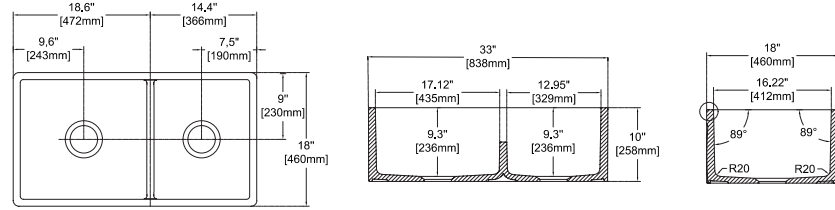

- Features**
33" W x 18" D
 • Apron Front
 • Fine Fireclay Material
 • Double Bowl
 • Reversible
 • 10 years warranty

SAVONNA 33" Double Bowl , Black

- 10SV80284-2N Apron Front Kitchen Sink
- 38TP02071 Sink Strainer, chrome, X2 (Optional)
- 60GR0705 Metal Grid (Optional X1)
- 60GR0710 Metal Grid (Optional X1)