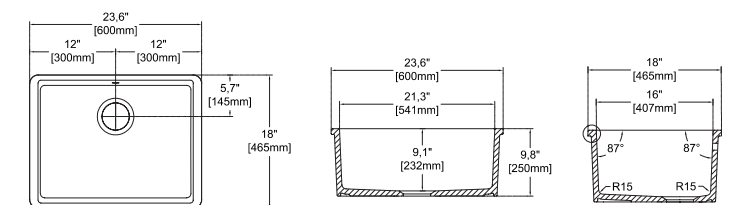

PESCARA 24" Overflow , Matte White

10PC83060-2L **Undermount Kitchen Sink**
38TP02091 **Sink Strainer, chrome (Optional)**
60GR0718 **Metal Grid (Optional)**

Features
24" W x 18" D

- Undermount
- Available also for drop-in montage
- Fine Fireclay Material
- Single Bowl
- With Overflow Hole
- 10 years warranty
- For drop-in version orders, please add variant no 6 at the end of the code