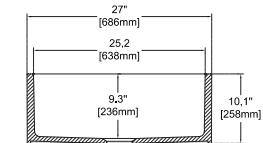

SAVONNA 27" , Matte White

- 10SV80069-2L **Apron Front Kitchen Sink**
- 38TP02071 **Sink Strainer, chrome (Optional)**
- 60GR0702 **Metal Grid (Optional)**

1. **Features**
   27" W x 18" D
2. Apron Front
   - Fine Fireclay Material
   - Single Bowl
   - Reversible
   - 10 years warranty