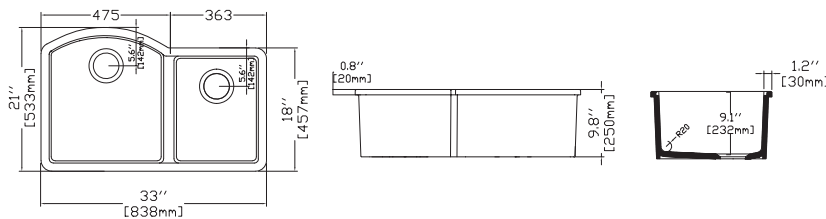

PESCARA 33" Double Bowl , Asymmetric , Matte White

10PD80384-2L	Undermount Kitchen Sink
38TP02071	Sink Strainer, chrome, X2 (Optional)
60GR0721	Metal Grid (Optional X1)
60GR0722	Metal Grid (Optional X1)

1. **Features**
   33" W x 21" D
   · Undermount
   · Fine Fireclay Material
   · Double Bowl
   · 10 years warranty