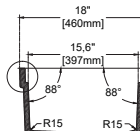

PESCARA 32" Low Level Steped , Overflow , Matte White

10PC85080 -2L **Undermount Kitchen Sink**
38TP02091 **Sink Strainer, chrome (Optional)**
60GR0708 **Metal Grid (Optional)**

1. **Features**
   32" W x 18" D
2. Undermount
   - Available also for drop-in montage
   - Fine Fireclay Material
   - Single Bowl
   - With Overflow Hole
   - 10 years warranty