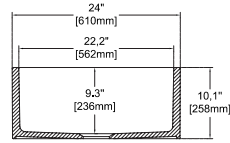

SAVONNA 24" , Matte White

- 10SV80061-2L **Apron Front Kitchen Sink**
- 38TP02071 **Sink Strainer, chrome (Optional)**
- 60GR0701 **Metal Grid (Optional)**

1. **Features**
   24" W x 18" D
2. Apron Front
   - Fine Fireclay Material
   - Single Bowl
   - Reversible
   - 10 years warranty