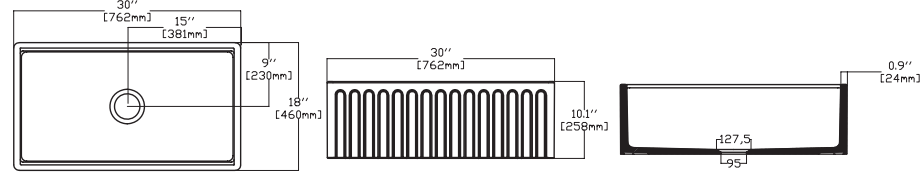

RAVENNA

RAVENNA 30"

- 10RV81076 Apron Front Kitchen Sink
- 38TP02071 Sink Strainer, chrome (Optional)
- 60GR0703 Metal Grid (Optional)
- 25KSMT001 Wooden Cutting Board (Optional)

1. **Features**
   30" W x 18" D
   • Apron Front
   • Fine Fireclay Material
   • Single Bowl
   • Cutting Board Ledge
   • Reversible
   • 10 years warranty