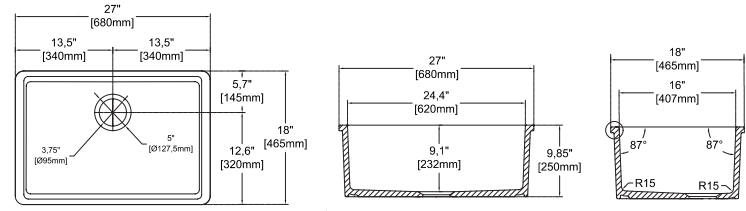

PESCARA

PESCARA 27"

10PC80068 **Undermount Kitchen Sink**
 38TP02071 **Sink Strainer, chrome (Optional)**
 60GR0719 **Metal Grid (Optional)**

Features
27" W x 18" D

- Undermount
- Available also for drop-in montage
- Fine Fireclay Material
- Single Bowl
- 10 years warranty
- For drop-in version orders, please add variant no 6 at the end of the code