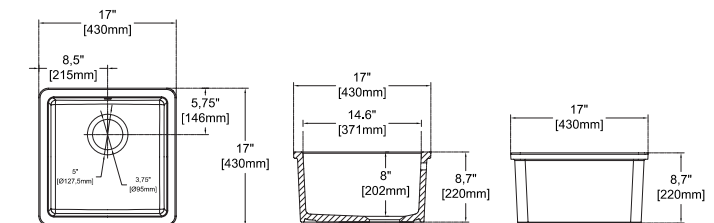

PESCARA 17" Overflow , Black

10PC83043-2N Undermount / Drop in Kitchen Sink
38TP02091 Sink Strainer, chrome (Optional)
60GR0706 Metal Grid (Optional)

Features
17" W x 17" D
· Undermount
· Available also for drop-in montage
· Fine Fireclay Material
· Single Bowl
· With Overflow Hole
· 10 years warranty
· For drop-in version orders, please add variant no 6 at the end of the code