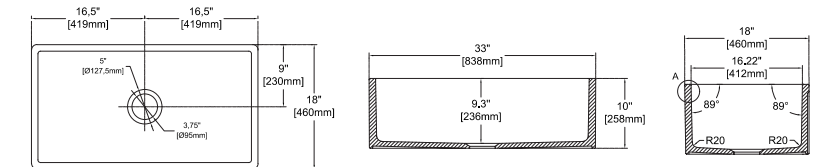

SAVONNA 33" , Matte White

- 10SV80084-2L **Apron Front Kitchen Sink**
- 38TP02071 **Sink Strainer, chrome (Optional)**
- 60GR0704 **Metal Grid (Optional)**

1. **Features**
   33" W x 18" D
2. Apron Front
   - Fine Fireclay Material
   - Single Bowl
   - Reversible
   - 10 years warranty