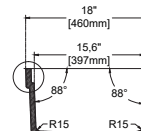

PESCARA 32" Low Level Steped , Matte White

10PC84080 -2L **Undermount Kitchen Sink**
38TP02071 **Sink Strainer, chrome (Optional)**
60GR0708 **Metal Grid (Optional)**

1. **Features**
   32" W x 18" D
2. Undermount
   - Available also for drop-in montage
   - Fine Fireclay Material
   - Single Bowl
   - 10 years warranty