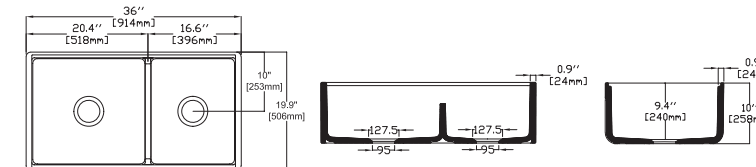

- Features**
36" W x 20" D
 · Apron Front
 · Fine Fireclay Material
 · Double Bowl
 · Cutting Board Ledge
 · Reversible
 · 10 years warranty

FERRARA 36" Double Bowl ,Black

- 10FR81291-2N Apron Front Kitchen Sink
- 38TP02081 Sink Strainer, chrome, X2 (Optional)
- 60GR0716 Metal Grid (Optional X1)
- 60GR0717 Metal Grid (Optional X1)
- 25KSMT003 Wooden Cutting Board (Optional)