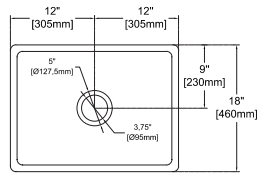

SAVONNA 24" , Black

- 10SV80061-2N **Apron Front Kitchen Sink**
- 38TP02071 **Sink Strainer, chrome (Optional)**
- 60GR0701 **Metal Grid (Optional)**

1. **Features**
   24" W x 18" D
2. Apron Front
   - Fine Fireclay Material
   - Single Bowl
   - Reversible
   - 10 years warranty