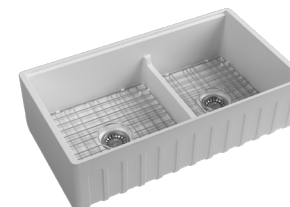

FERRARA 36" Double Bowl ,Matte White

- 10FR81291-2L Apron Front Kitchen Sink
- 38TP02081 Sink Strainer, chrome, X2 (Optional)
- 60GR0716 Metal Grid (Optional X1)
- 60GR0717 Metal Grid (Optional X1)
- 25KSMT003 Wooden Cutting Board (Optional)

1. **Features**
   36" W x 20" D
   · Apron Front
   · Fine Fireclay Material
   · Double Bowl
   · Cutting Board Ledge
   · Reversible
   · 10 years warranty