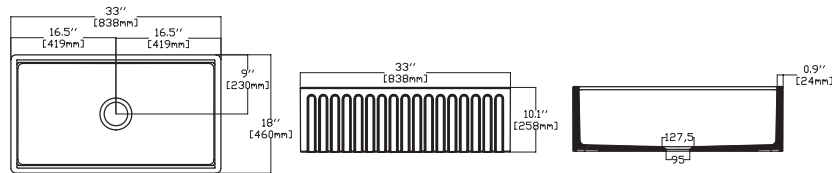

RAVENNA 33" , Matte White

- 10RV81084-2L **Apron Front Kitchen Sink**
- 38TP02071 **Sink Strainer, chrome (Optional)**
- 60GR0704 **Metal Grid (Optional)**
- 25KSMT001 **Wooden Cutting Board (Optional)**

1. **Features**
   33" W x 18" D
2. Apron Front
   - Fine Fireclay Material
   - Single Bowl
   - Cutting Board Ledge
   - Reversible
   - 10 years warranty