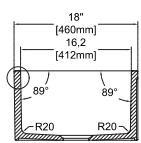

SAVONNA 27"

- 10SV80069 **Apron Front Kitchen Sink**
- 38TP02071 **Sink Strainer, chrome (Optional)**
- 60GR0702 **Metal Grid (Optional)**

1. **Features**
   27" W x 18" D
2. Apron Front
   - Fine Fireclay Material
   - Single Bowl
   - Reversible
   - 10 years warranty