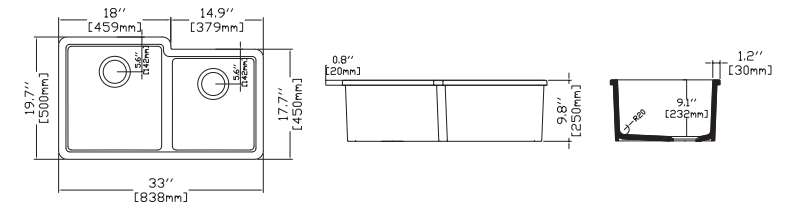

PESCARA 33" Overflow , Double Bowl , Asymmetric , Black

10PD82284-2N **Undermount Kitchen Sink**
38TP02101 **Sink Strainer, chrome, X2 (Optional)**
60GR0709 **Metal Grid (Optional X1)**
60GR0711 **Metal Grid (Optional X1)**

Features
33" W x 20" D
· Undermount
· Fine Fireclay Material
· Double Bowl
· With Overflow Hole
· 10 years warranty
· For drop-in version orders, please add variant no 6 at the end of the code