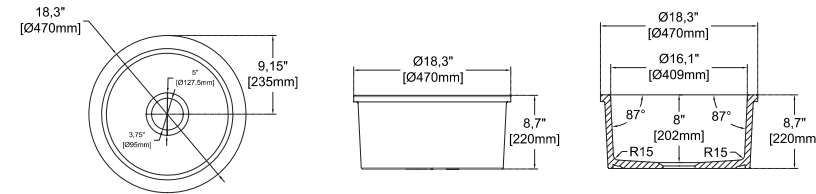

PESCARA 18" , Black

10PC80047-2N **Undermount Kitchen Sink**
38TP02071 **Sink Strainer, chrome (Optional)**
60GR0707 **Metal Grid (Optional)**

1. **Features**
   18" W x 18" D
2. Undermount
   - Available also for drop-in montage
   - Fine Fireclay Material
   - Single Bowl
   - 10 years warranty
   - For drop-in version orders, please add variant no 6 at the end of the code