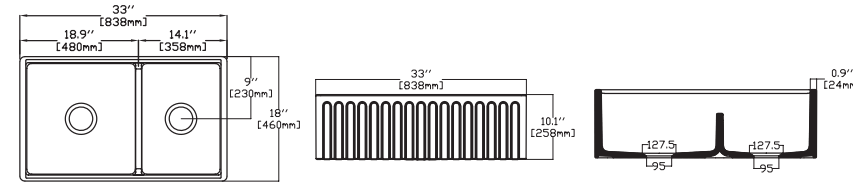

RAVENNA 33" Double Bowl , Black

- 10RV81284-2L Apron Front Kitchen Sink
- 38TP02071 Sink Strainer, chrome, X2 (Optional)
- 60GR0705 Metal Grid (Optional X1)
- 60GR0710 Metal Grid (Optional X1)
- 25KSMT001 Wooden Cutting Board (Optional)

1. **Features**
   33" W x 18" D
2. Apron Front
   - Fine Fireclay Material
   - Double Bowl
   - Cutting Board Ledge
   - Reversible
   - 10 years warranty