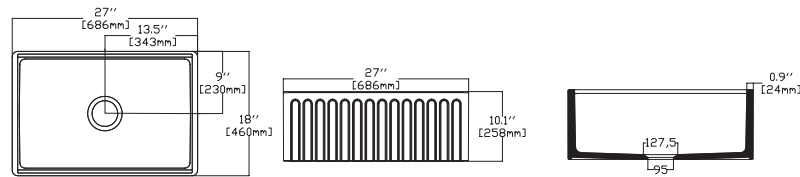

RAVENNA 27" , Matte White

- 10RV81069-2L Apron Front Kitchen Sink
- 38TP02071 Sink Strainer, chrome (Optional)
- 60GR0702 Metal Grid (Optional)
- 25KSMT001 Wooden Cutting Board (Optional)

1. **Features**
   27" W x 18" D
2. Apron Front
   - Fine Fireclay Material
   - Single Bowl
   - Cutting Board Ledge
   - Reversible
   - 10 years warranty