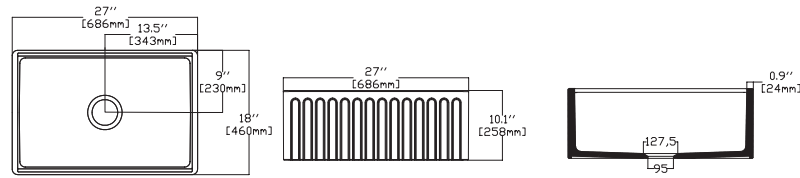

RAVENNA 27" , Black

- 10RV81069-2N Apron Front Kitchen Sink
- 38TP02071 Sink Strainer, chrome (Optional)
- 60GR0702 Metal Grid (Optional)
- 25KSMT001 Wooden Cutting Board (Optional)

1. **Features**
   27" W x 18" D
2. Apron Front
   - Fine Fireclay Material
   - Single Bowl
   - Cutting Board Ledge
   - Reversible
   - 10 years warranty