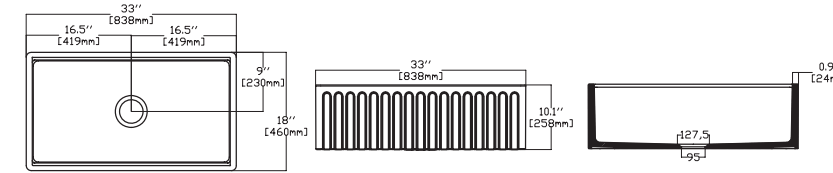

RAVENNA 33" , Taupe

- 10RV81084-2N **Apron Front Kitchen Sink**
- 38TP02071 **Sink Strainer, chrome (Optional)**
- 60GR0704 **Metal Grid (Optional)**
- 25KSMT001 **Wooden Cutting Board (Optional)**

1. **Features**
   33" W x 18" D
2. Apron Front
   - Fine Fireclay Material
   - Single Bowl
   - Cutting Board Ledge
   - Reversible
   - 10 years warranty