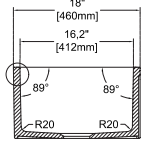

SAVONNA 24" , Black

- 10SV80061-2N **Apron Front Kitchen Sink**
- 38TP02071 **Sink Strainer, chrome (Optional)**
- 60GR0701 **Metal Grid (Optional)**

1. **Features**
   24" W x 18" D
2. Apron Front
   - Fine Fireclay Material
   - Single Bowl
   - Reversible
   - 10 years warranty