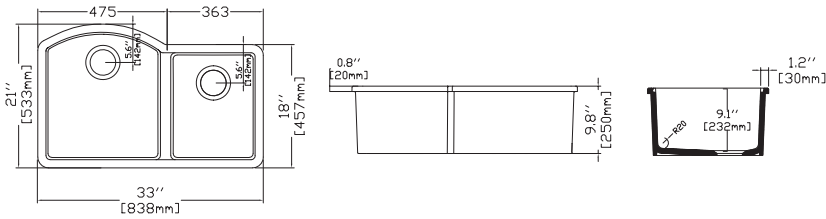

PESCARA 33" Double Bowl , Asymmetric , Black

10PD80384-2N	Undermount Kitchen Sink
38TP02071	Sink Strainer, chrome, X2 (Optional)
60GR0721	Metal Grid (Optional X1)
60GR0722	Metal Grid (Optional X1)

1. **Features**
   33" W x 21" D
   · Undermount
   · Fine Fireclay Material
   · Double Bowl
   · 10 years warranty