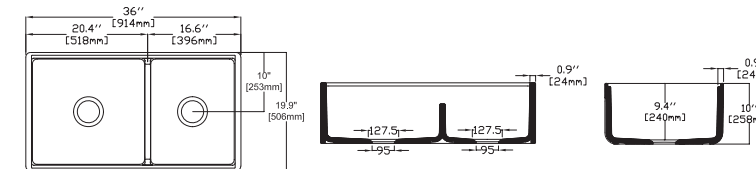

FERRARA

ONE SINK TWO DESIGNS

The advantage of a reversible kitchen sink is that it allows for greater flexibility when designing or remodeling your kitchen. It can accommodate different kitchen layouts and configurations, making it easier to adapt to changes in your kitchen design over time.

REVERSIBLE

FIRELAY FARMHOUSE KITCHEN SINKS

FLUTTED FRONT

FLAT FRONT

FERRARA 36" Double Bowl

FERRARA 36" Double Bowl

- 10FR81291 Apron Front Kitchen Sink
- 38TP02081 Sink Strainer, chrome, X2 (Optional)
- 60GR0716 Metal Grid (Optional X1)
- 60GR0717 Metal Grid (Optional X1)
- 25KSMT003 Wooden Cutting Board (Optional)

1. **Features**
   36" W x 20" D
   · Apron Front
   · Fine Fireclay Material
   · Double Bowl
   · Cutting Board Ledge
   · Reversible
   · 10 years warranty