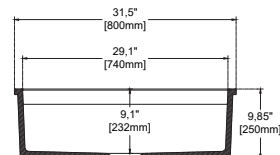

PESCARA 32" Low Level Steped , Black

10PC84080 -2N **Undermount Kitchen Sink**
38TP02071 **Sink Strainer, chrome (Optional)**
60GR0708 **Metal Grid (Optional)**

1. **Features**
   32" W x 18" D
2. Undermount
   - Available also for drop-in montage
   - Fine Fireclay Material
   - Single Bowl
   - 10 years warranty