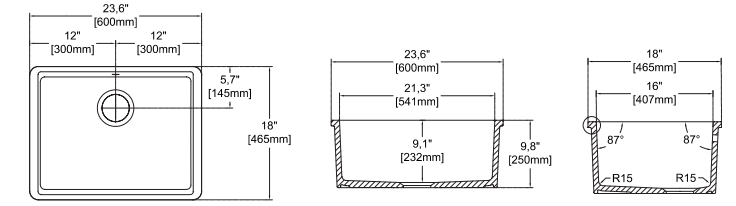

PESCARA 24" Overflow

10PC83060 **Undermount Kitchen Sink**
38TP02091 **Sink Strainer, chrome (Optional)**
60GR0718 **Metal Grid (Optional)**

Features
24" W x 18" D

- Undermount
- Available also for drop-in montage
- Fine Fireclay Material
- Single Bowl
- With Overflow Hole
- 10 years warranty
- For drop-in version orders, please add variant no 6 at the end of the code