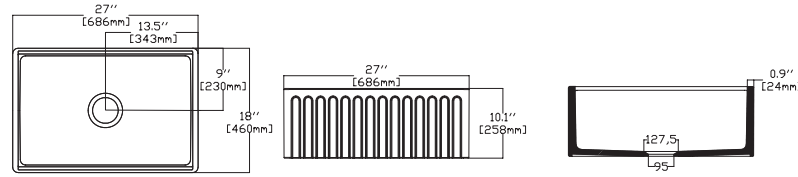

RAVENNA

RAVENNA 27"

- 10RV81069 Apron Front Kitchen Sink
- 38TP02071 Sink Strainer, chrome (Optional)
- 60GR0702 Metal Grid (Optional)
- 25KSMT001 Wooden Cutting Board (Optional)

1. **Features**
   27" W x 18" D
2. Apron Front
   - Fine Fireclay Material
   - Single Bowl
   - Cutting Board Ledge
   - Reversible
   - 10 years warranty