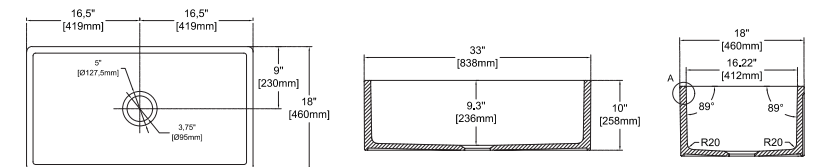

SAVONNA 33"

- 10SV80084 **Apron Front Kitchen Sink**
- 38TP02071 **Sink Strainer, chrome (Optional)**
- 60GR0704 **Metal Grid (Optional)**

1. **Features**
   33" W x 18" D
2. Apron Front
   - Fine Fireclay Material
   - Single Bowl
   - Reversible
   - 10 years warranty