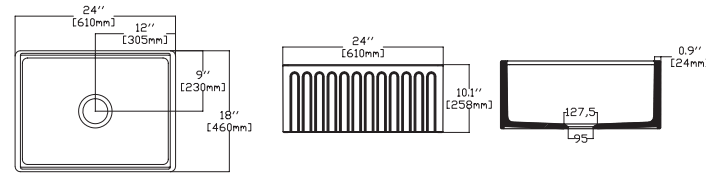

RAVENNA

RAVENNA 24"

- 10RV81061 Apron Front Kitchen Sink
- 38TP02071 Sink Strainer, chrome (Optional)
- 60GR0701 Metal Grid (Optional)
- 25KSMT001 Wooden Cutting Board (Optional)

1. **Features**
   24" W x 18" D
2. Apron Front
   - Fine Fireclay Material
   - Single Bowl
   - Cutting Board Ledge
   - Reversible
   - 10 years warranty