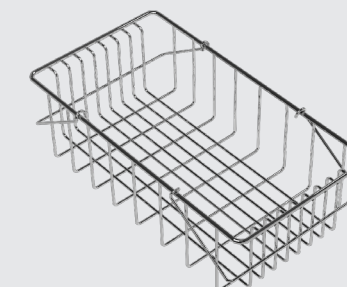

Standard Surface

sterilPlus Surface

ISVEA kitchen sinks add not only elegance and functionality to kitchens but also perfect hygiene.

WORKSTATION ACCESSORIES

STEP RIM ACCESSORIES

CUTTING BOARDS

Cutting boards offer the handy benefit of turning kitchen sinks into an all-in-one workstation.

Over the sink cutting boards can also be helpful to hide dirty dishes when needed.

DISH DRYER

Drain, dry, done. Our metal drainer is designed to hold up to 6 large plates and more. Put the towels away. Just stack your crocks and relax.