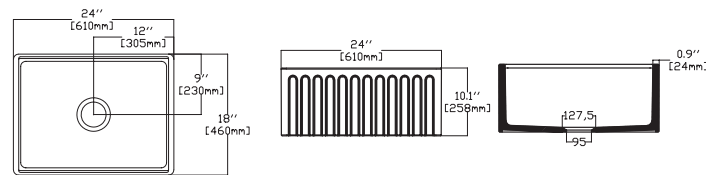

RAVENNA 24" , Black

- 10RV81061-2N Apron Front Kitchen Sink
- 38TP02071 Sink Strainer, chrome (Optional)
- 60GR0701 Metal Grid (Optional)
- 25KSMT001 Wooden Cutting Board (Optional)

1. **Features**
   24" W x 18" D
2. Apron Front
   - Fine Fireclay Material
   - Single Bowl
   - Cutting Board Ledge
   - Reversible
   - 10 years warranty