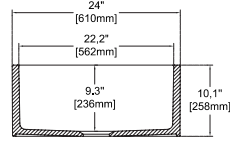

SAVONNA

SAVONNA 24"

- 10SV80061 **Apron Front Kitchen Sink**
- 38TP02071 **Sink Strainer, chrome (Optional)**
- 60GR0701 **Metal Grid (Optional)**

1. **Features**
   24" W x 18" D
2. Apron Front
   - Fine Fireclay Material
   - Single Bowl
   - Reversible
   - 10 years warranty