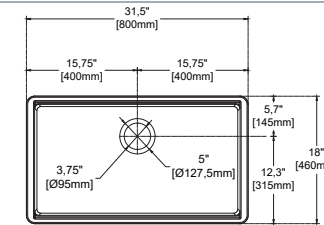

PESCARA 32" Low Level Steped , Overflow , Matte White

10PC85080 -2L **Undermount Kitchen Sink**
38TP02091 **Sink Strainer, chrome (Optional)**
60GR0708 **Metal Grid (Optional)**

1. **Features**
   32" W x 18" D
2. Undermount
   - Available also for drop-in montage
   - Fine Fireclay Material
   - Single Bowl
   - With Overflow Hole
   - 10 years warranty