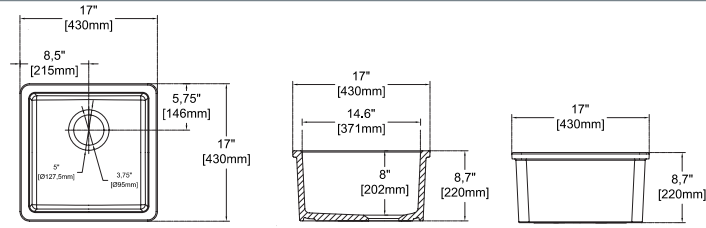

PESCARA

PESCARA 17"

10PC80043 Undermount / Drop in Kitchen Sink
38TP02071 Sink Strainer, chrome (Optional)
60GR0706 Metal Grid (Optional)

Features
17" W x 17" D
· Undermount
· Available also for drop-in montage
· Fine Fireclay Material
· Single Bowl
· 10 years warranty
· For drop-in version orders, please add variant no 6 at the end of the code