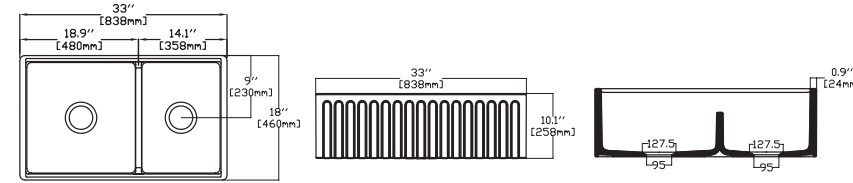

RAVENNA 33" Double Bowl , Black

- 10RV81284-2N Apron Front Kitchen Sink
- 38TP02071 Sink Strainer, chrome, X2 (Optional)
- 60GR0705 Metal Grid (Optional X1)
- 60GR0710 Metal Grid (Optional X1)
- 25KSMT001 Wooden Cutting Board (Optional)

1. **Features**
   33" W x 18" D
2. Apron Front
   - Fine Fireclay Material
   - Double Bowl
   - Cutting Board Ledge
   - Reversible
   - 10 years warranty