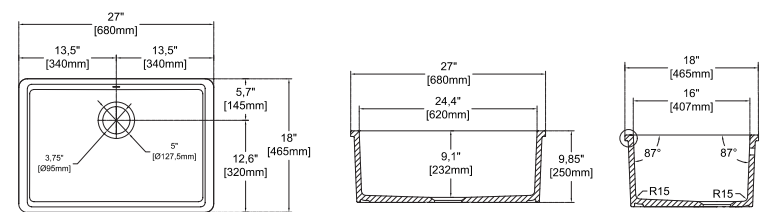

PESCARA 27" Overflow , Matte White

10PC83068-2L **Undermount Kitchen Sink**
38TP02091 **Sink Strainer, chrome (Optional)**
60GR0719 **Metal Grid (Optional)**

Features
27" W x 18" D

- Undermount
- Available also for drop-in montage
- Fine Fireclay Material
- Single Bowl
- With Overflow Hole
- 10 years warranty
- For drop-in version orders, please add variant no 6 at the end of the code