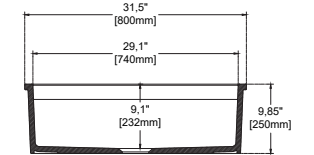

PESCARA 32" Low Level Steped , Overflow

10PC85080 **Undermount Kitchen Sink**
38TP02091 **Sink Strainer, chrome (Optional)**
60GR0708 **Metal Grid (Optional)**

1. **Features**
   32" W x 18" D
2. Undermount
   - Available also for drop-in montage
   - Fine Fireclay Material
   - Single Bowl
   - With Overflow Hole
   - 10 years warranty