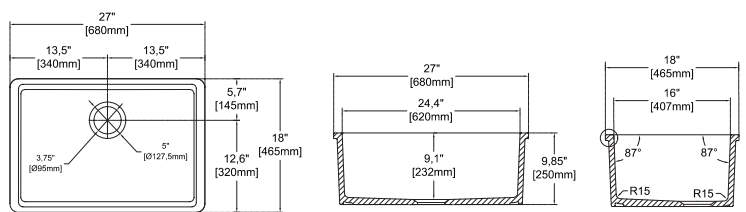

PESCARA 27" , Matte White

10PC80068-2L **Undermount Kitchen Sink**
38TP02071 **Sink Strainer, chrome (Optional)**
60GR0719 **Metal Grid (Optional)**

Features
27" W x 18" D

- Undermount
- Available also for drop-in montage
- Fine Fireclay Material
- Single Bowl
- 10 years warranty
- For drop-in version orders, please add variant no 6 at the end of the code