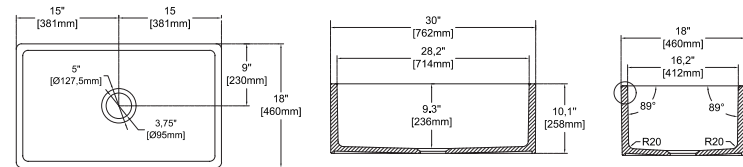

- Features**
30" W x 18" D
- Apron Front
 - Fine Fireclay Material
 - Single Bowl
 - Reversible
 - 10 years warranty

SAVONNA 30" , Black

- 10SV80076-2N **Apron Front Kitchen Sink**
- 38TP02071 **Sink Strainer, chrome (Optional)**
- 60GR0703 **Metal Grid (Optional)**