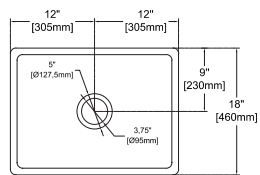

SAVONNA 24" , Matte White

- 10SV80061-2L **Apron Front Kitchen Sink**
- 38TP02071 **Sink Strainer, chrome (Optional)**
- 60GR0701 **Metal Grid (Optional)**

1. **Features**
   24" W x 18" D
2. Apron Front
   - Fine Fireclay Material
   - Single Bowl
   - Reversible
   - 10 years warranty