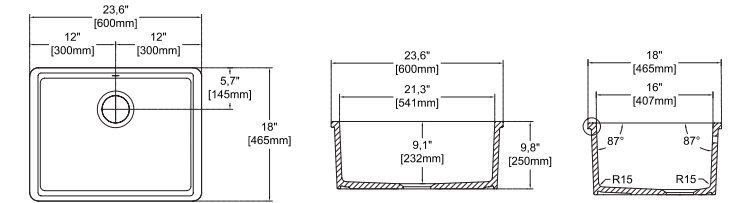

PESCARA 24" Overflow , Black

10PC83060-2N **Undermount Kitchen Sink**
38TP02091 **Sink Strainer, chrome (Optional)**
60GR0718 **Metal Grid (Optional)**

Features
24" W x 18" D

- Undermount
- Available also for drop-in montage
- Fine Fireclay Material
- Single Bowl
- With Overflow Hole
- 10 years warranty
- For drop-in version orders, please add variant no 6 at the end of the code