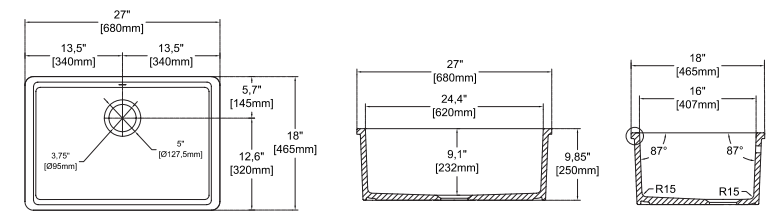

PESCARA 27" Overflow , Black

10PC83068-2N **Undermount Kitchen Sink**
38TP02091 **Sink Strainer, chrome (Optional)**
60GR0719 **Metal Grid (Optional)**

Features
27" W x 18" D

- Undermount
- Available also for drop-in montage
- Fine Fireclay Material
- Single Bowl
- With Overflow Hole
- 10 years warranty
- For drop-in version orders, please add variant no 6 at the end of the code