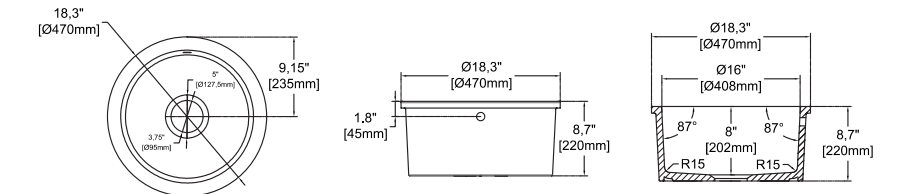

PESCARA 18" Overflow , Matte White

10PC83047-2L **Undermount Kitchen Sink**
38TP02091 **Sink Strainer, chrome (Optional)**
60GR0707 **Metal Grid (Optional)**

1. **Features**
   18" W x 18" D
2. Undermount
   - Available also for drop-in montage
   - Fine Fireclay Material
   - Single Bowl
   - With Overflow Hole
   - 10 years warranty
   - For drop-in version orders, please add variant no 6 at the end of the code