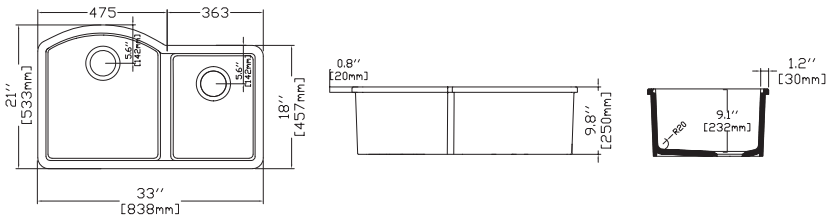

PESCARA

PESCARA 33" Double Bowl , Asymmetric

10PD80384	Undermount Kitchen Sink
38TP02071	Sink Strainer, chrome, X2 (Optional)
60GR0721	Metal Grid (Optional X1)
60GR0722	Metal Grid (Optional X1)

1. **Features**
   33" W x 21" D
   · Undermount
   · Fine Fireclay Material
   · Double Bowl
   · 10 years warranty