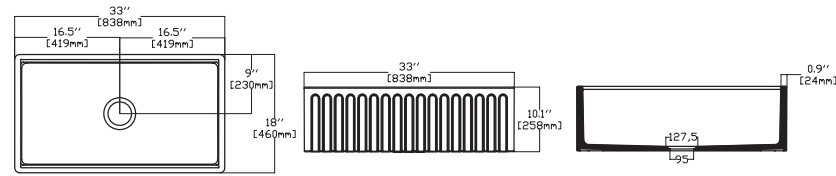

RAVENNA

RAVENNA 33"

- 10RV81084 **Apron Front Kitchen Sink**
- 38TP02071 **Sink Strainer, chrome (Optional)**
- 60GR0704 **Metal Grid (Optional)**
- 25KSMT001 **Wooden Cutting Board (Optional)**

1. **Features**
   33" W x 18" D
2. Apron Front
   - Fine Fireclay Material
   - Single Bowl
   - Cutting Board Ledge
   - Reversible
   - 10 years warranty