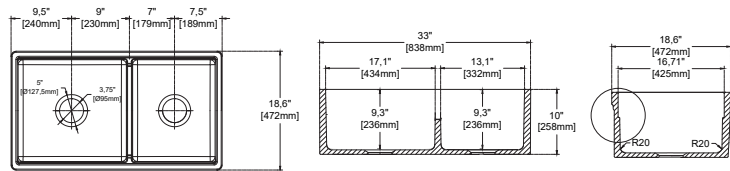

MODENNA 33" Double Bowl , Black, Low Level Steped

- 10MD80284-2N Apron Front Kitchen Sink
- 38TP02071 Sink Strainer, chrome, X2 (Optional)
- 60GR0705 Metal Grid (Optional X1)
- 60GR0710 Metal Grid (Optional X1)

1. **Features**
   33" W x 18" D
2. Apron Front
   - Fine Fireclay Material
   - Double Bowl
   - Cutting Board Ledge(Low)
   - Reversible
   - 10 years warranty