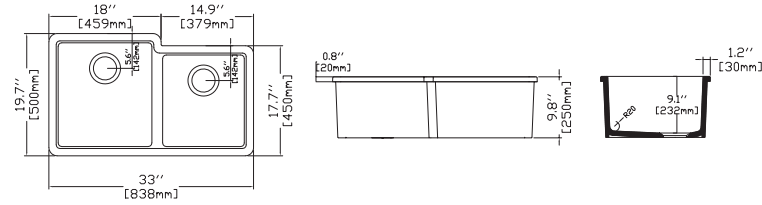

PESCARA 33" Double Bowl , Asymmetric , Black

10PD80284-2N **Undermount Kitchen Sink**
38TP02071 **Sink Strainer, chrome, X2 (Optional)**
60GR0709 **Metal Grid (Optional X1)**
60GR0711 **Metal Grid (Optional X1)**

Features
33" W x 20" D
· Undermount
· Fine Fireclay Material
· Double Bowl
· 10 years warranty
· For drop-in version orders, please add variant no 6 at the end of the code