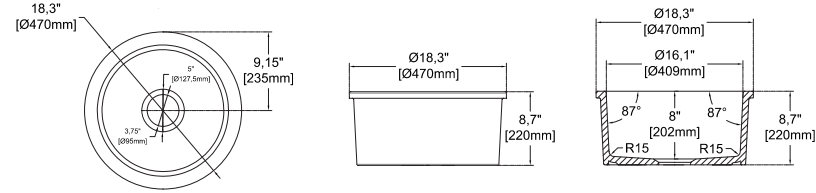

PESCARA

PESCARA 18"

10PC80047 **Undermount Kitchen Sink**
38TP02071 **Sink Strainer, chrome (Optional)**
60GR0707 **Metal Grid (Optional)**

1. **Features**
   18" W x 18" D
2. Undermount
   - Available also for drop-in montage
   - Fine Fireclay Material
   - Single Bowl
   - 10 years warranty
   - For drop-in version orders, please add variant no 6 at the end of the code