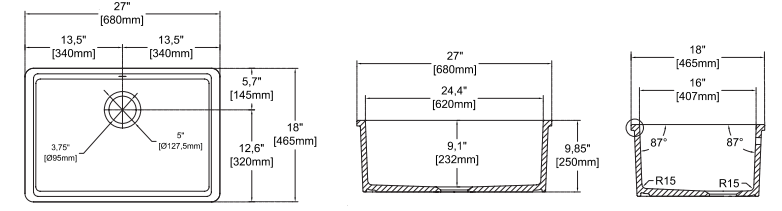

PESCARA 27" Overflow

10PC83068 **Undermount Kitchen Sink**
38TP02091 **Sink Strainer, chrome (Optional)**
60GR0719 **Metal Grid (Optional)**

Features
27" W x 18" D

- Undermount
- Available also for drop-in montage
- Fine Fireclay Material
- Single Bowl
- With Overflow Hole
- 10 years warranty
- For drop-in version orders, please add variant no 6 at the end of the code