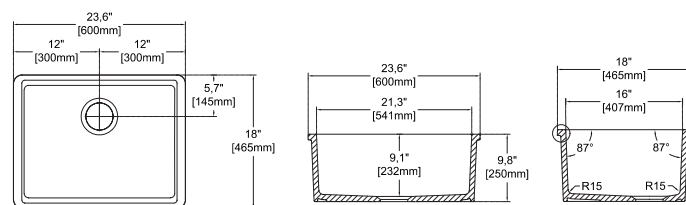

PESCARA 24" , Matte White

10PC80060-2L **Undermount Kitchen Sink**
38TP02071 **Sink Strainer, chrome (Optional)**
60GR0718 **Metal Grid (Optional)**

Features
24" W x 18" D

- Undermount
- Available also for drop-in montage
- Fine Fireclay Material
- Single Bowl
- 10 years warranty
- For drop-in version orders, please add variant no 6 at the end of the code