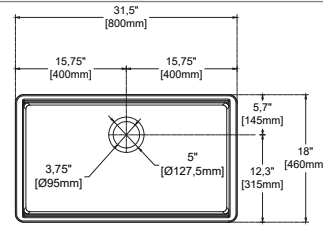

PESCARA

PESCARA 32" Low Level Steped

10PC84080 **Undermount Kitchen Sink**
38TP02071 **Sink Strainer, chrome (Optional)**
60GR0708 **Metal Grid (Optional)**

1. **Features**
   32" W x 18" D
2. Undermount
   - Available also for drop-in montage
   - Fine Fireclay Material
   - Single Bowl
   - 10 years warranty