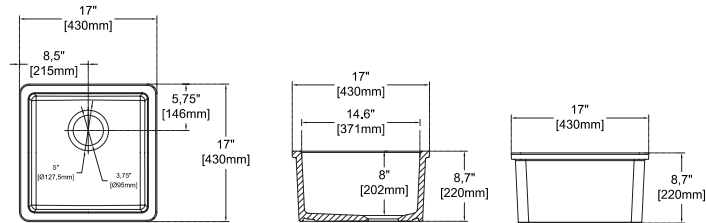

PESCARA 17" , Black

10PC80043-2N Undermount / Drop in Kitchen Sink
38TP02071 Sink Strainer, chrome (Optional)
60GR0706 Metal Grid (Optional)

Features
17" W x 17" D
· Undermount
· Available also for drop-in montage
· Fine Fireclay Material
· Single Bowl
· 10 years warranty
· For drop-in version orders, please add variant no 6 at the end of the code