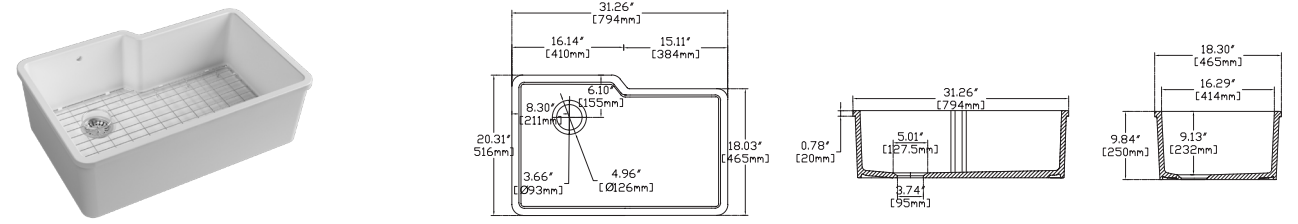

PESCARA 32" Overflow , Asymmetric

10PC83380 **Undermount Kitchen Sink**
38TP02091 **Sink Strainer, chrome (Optional)**
60GR0720 **Metal Grid (Optional)**

1. **Features**
   32" W x 20" D
2. Undermount
   - Available also for drop-in montage
   - Fine Fireclay Material
   - Single Bowl
   - With Overflow Hole
   - 10 years warranty
   - For drop-in version orders, please add variant no 6 at the end of the code