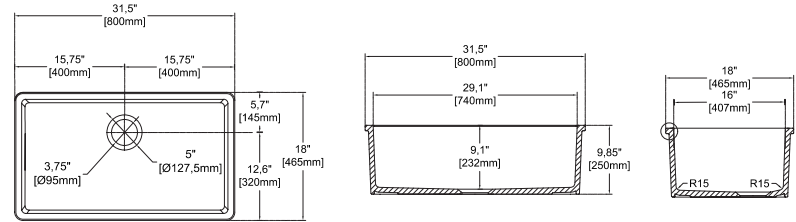

PESCARA

PESCARA 32"

10PC80080 **Undermount Kitchen Sink**
38TP02071 **Sink Strainer, chrome (Optional)**
60GR0708 **Metal Grid (Optional)**

1. **Features**
   32" W x 18" D
2. Undermount
   - Available also for drop-in montage
   - Fine Fireclay Material
   - Single Bowl
   - 10 years warranty
   - For drop-in version orders, please add variant no 6 at the end of the code