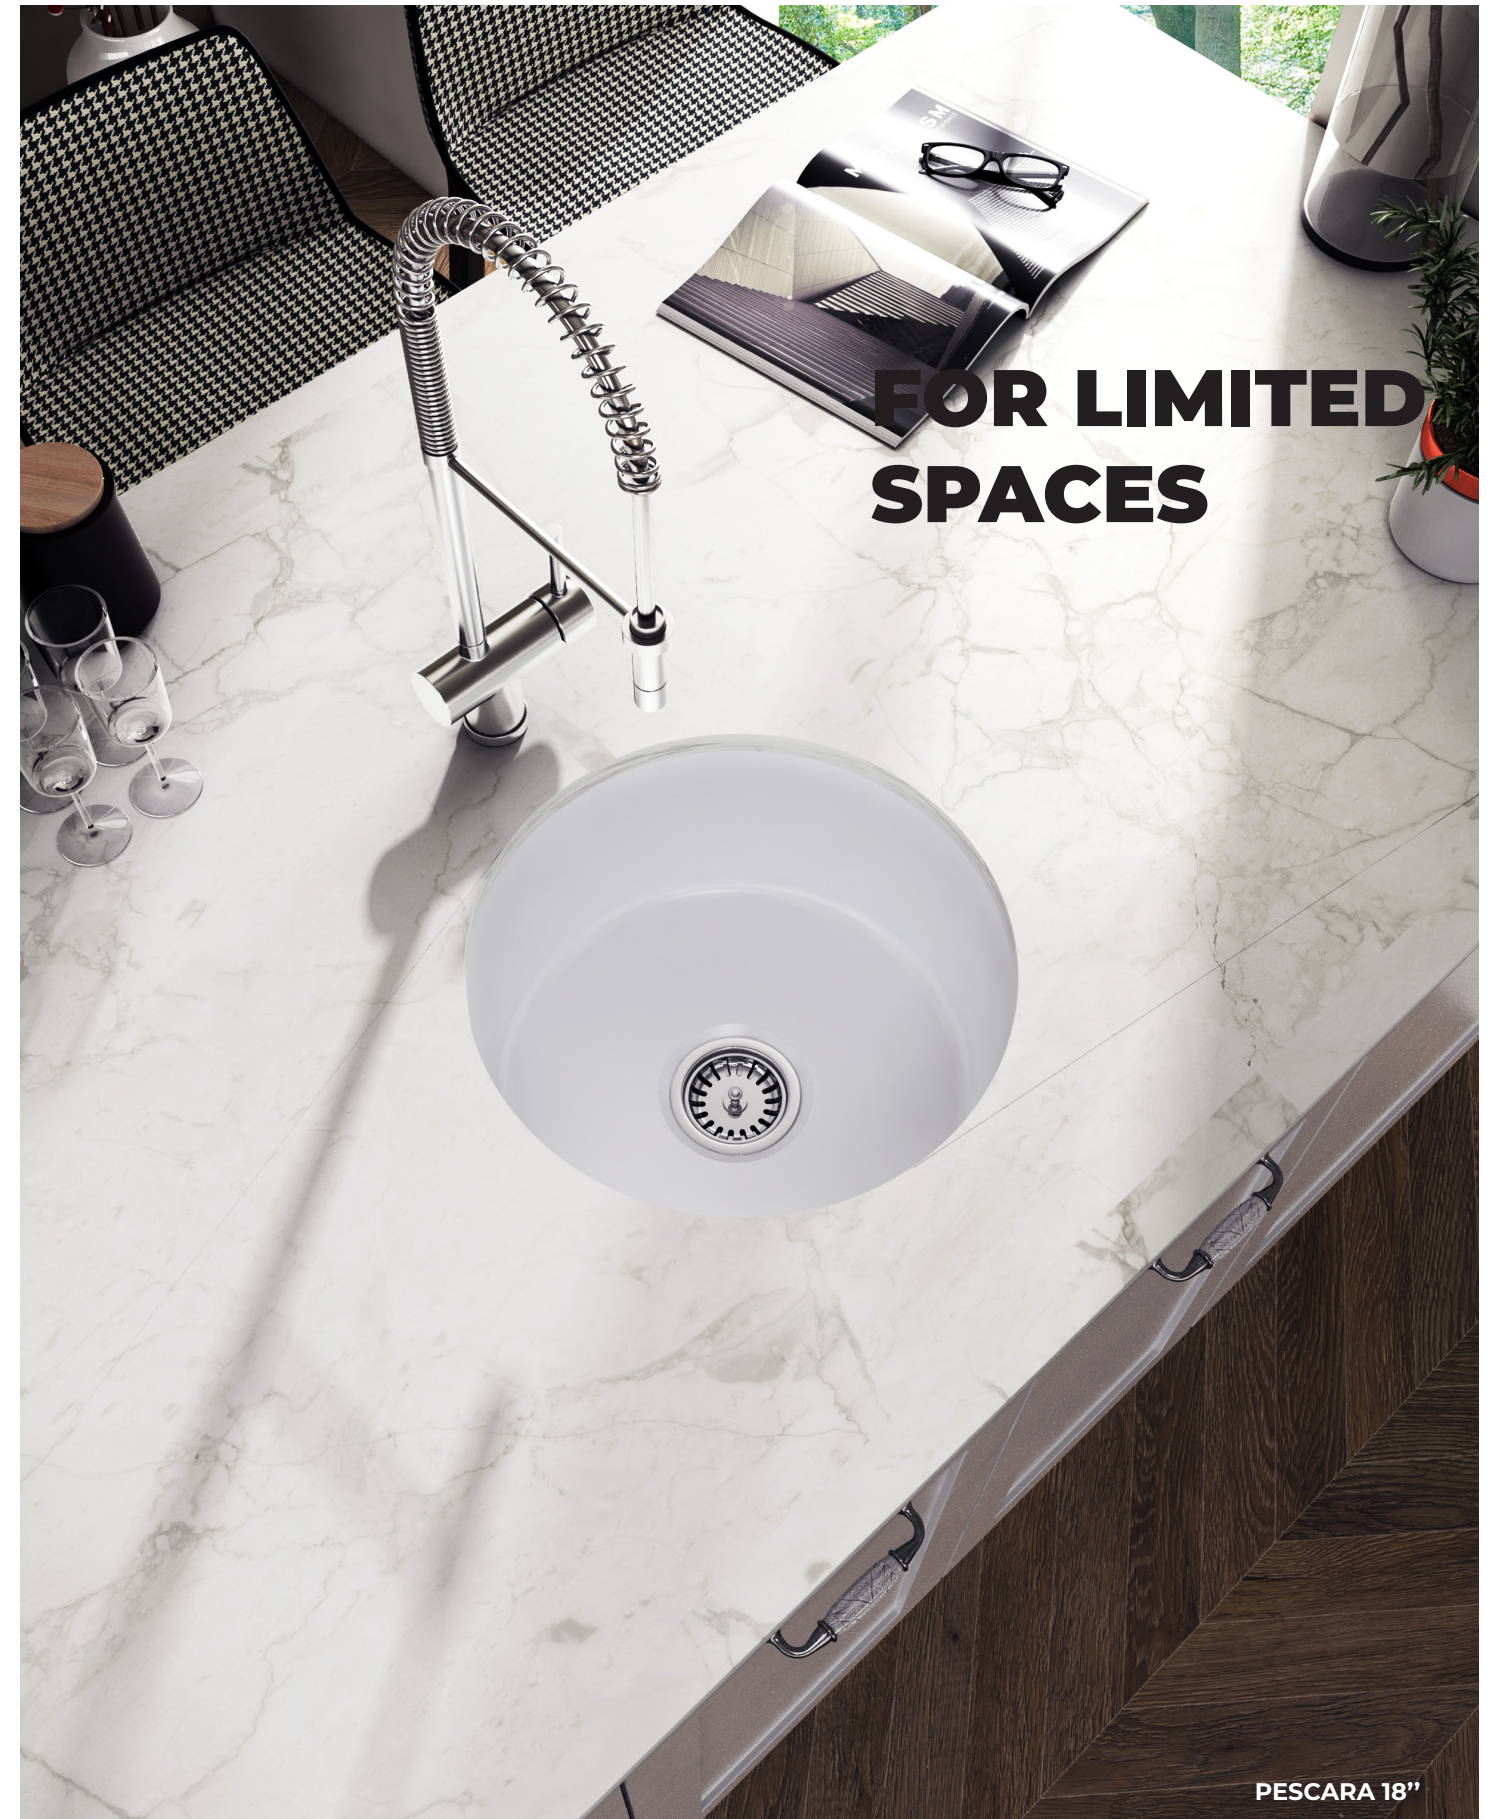

SPACE SAVING DESIGN

Despite their smaller size, these sinks can still provide adequate space for daily kitchen tasks like washing dishes, rinsing vegetables, or filling pots.

PESCARA 17"

FOR LIMITED SPACES