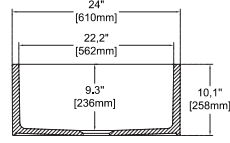

SAVONNA 24" , Black

- 10SV80061-2N **Apron Front Kitchen Sink**
- 38TP02071 **Sink Strainer, chrome (Optional)**
- 60GR0701 **Metal Grid (Optional)**

1. **Features**
   24" W x 18" D
2. Apron Front
   - Fine Fireclay Material
   - Single Bowl
   - Reversible
   - 10 years warranty