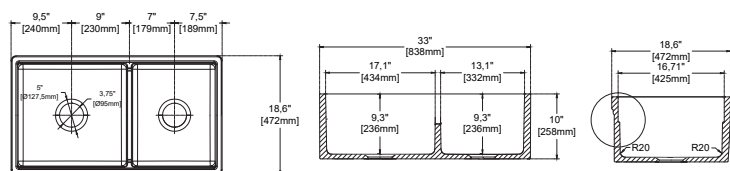

MODENNA 33" Double Bowl , Matte White, Low Level Steped

- 10MD80284-2L Apron Front Kitchen Sink
- 38TP02071 Sink Strainer, chrome, X2 (Optional)
- 60GR0705 Metal Grid (Optional X1)
- 60GR0710 Metal Grid (Optional X1)

1. **Features**
   33" W x 18" D
2. Apron Front
   - Fine Fireclay Material
   - Double Bowl
   - Cutting Board Ledge(Low)
   - Reversible
   - 10 years warranty

FIRECLAY FARMHOUSE KITCHEN SINKS