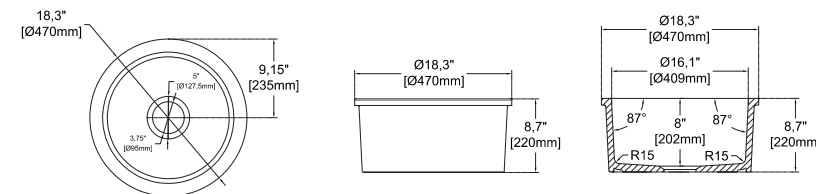

PESCARA 18" , Matte White

10PC80047-2L **Undermount Kitchen Sink**
38TP02071 **Sink Strainer, chrome (Optional)**
60GR0707 **Metal Grid (Optional)**

1. **Features**
   18" W x 18" D
2. Undermount
   - Available also for drop-in montage
   - Fine Fireclay Material
   - Single Bowl
   - 10 years warranty
   - For drop-in version orders, please add variant no 6 at the end of the code