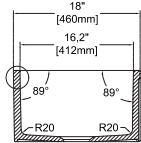

SAVONNA 24" , Matte White

- 10SV80061-2L **Apron Front Kitchen Sink**
- 38TP02071 **Sink Strainer, chrome (Optional)**
- 60GR0701 **Metal Grid (Optional)**

1. **Features**
   24" W x 18" D
2. Apron Front
   - Fine Fireclay Material
   - Single Bowl
   - Reversible
   - 10 years warranty