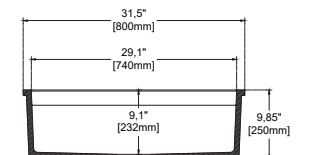

PESCARA 32" Low Level Steped , Overflow , Matte White

10PC85080 -2L **Undermount Kitchen Sink**
38TP02091 **Sink Strainer, chrome (Optional)**
60GR0708 **Metal Grid (Optional)**

1. **Features**
   32" W x 18" D
2. Undermount
   - Available also for drop-in montage
   - Fine Fireclay Material
   - Single Bowl
   - With Overflow Hole
   - 10 years warranty