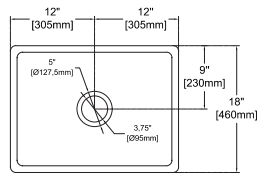

SAVONNA

SAVONNA 24"

- 10SV80061 **Apron Front Kitchen Sink**
- 38TP02071 **Sink Strainer, chrome (Optional)**
- 60GR0701 **Metal Grid (Optional)**

1. **Features**
   24" W x 18" D
2. Apron Front
   - Fine Fireclay Material
   - Single Bowl
   - Reversible
   - 10 years warranty