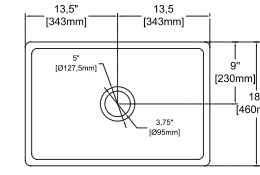

SAVONNA 27"

- 10SV80069 **Apron Front Kitchen Sink**
- 38TP02071 **Sink Strainer, chrome (Optional)**
- 60GR0702 **Metal Grid (Optional)**

1. **Features**
   27" W x 18" D
2. Apron Front
   - Fine Fireclay Material
   - Single Bowl
   - Reversible
   - 10 years warranty