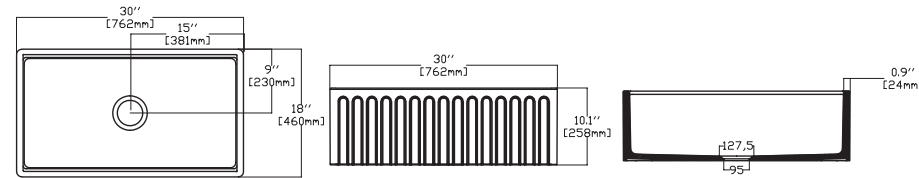

RAVENNA 30" , Taupe

- 10RV81076-2H Apron Front Kitchen Sink
- 38TP02071 Sink Strainer, chrome (Optional)
- 60GR0703 Metal Grid (Optional)
- 25KSMT001 Wooden Cutting Board (Optional)

1. **Features**
   30" W x 18" D
   • Apron Front
   • Fine Fireclay Material
   • Single Bowl
   • Cutting Board Ledge
   • Reversible
   • 10 years warranty