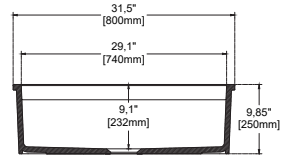

PESCARA

PESCARA 32" Low Level Steped

10PC84080 **Undermount Kitchen Sink**
38TP02071 **Sink Strainer, chrome (Optional)**
60GR0708 **Metal Grid (Optional)**

1. **Features**
   32" W x 18" D
2. Undermount
   - Available also for drop-in montage
   - Fine Fireclay Material
   - Single Bowl
   - 10 years warranty