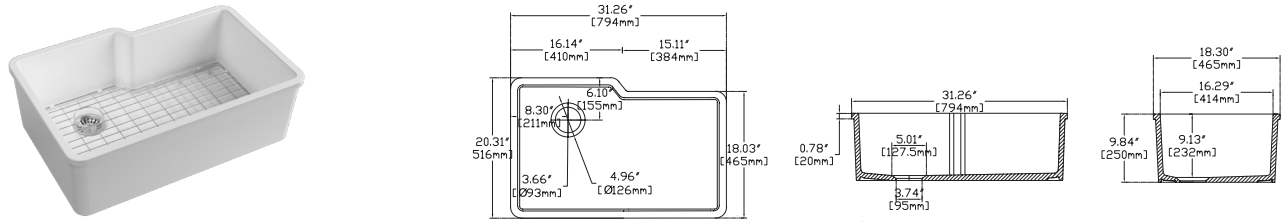

PESCARA

PESCARA 32" Asymmetric

10PC80380 **Undermount Kitchen Sink**
38TP02071 **Sink Strainer, chrome (Optional)**
60GR0720 **Metal Grid (Optional)**

1. **Features**
   32" W x 20" D
2. Undermount
   - Available also for drop-in montage
   - Fine Fireclay Material
   - Single Bowl
   - 10 years warranty
   - For drop-in version orders, please add variant no 6 at the end of the code