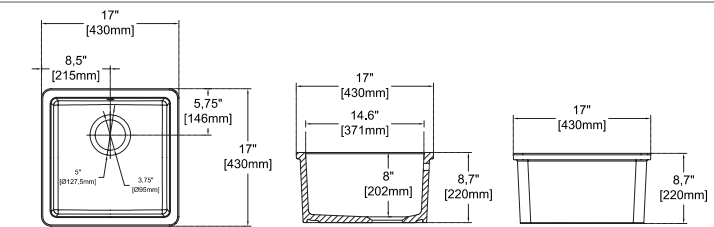

PESCARA 17" Overflow , Matte White

10PC83043-2L Undermount / Drop in Kitchen Sink
38TP02091 Sink Strainer, chrome (Optional)
60GR0706 Metal Grid (Optional)

Features
17" W x 17" D
· Undermount
· Available also for drop-in montage
· Fine Fireclay Material
· Single Bowl
· With Overflow Hole
· 10 years warranty
· For drop-in version orders, please add variant no 6 at the end of the code