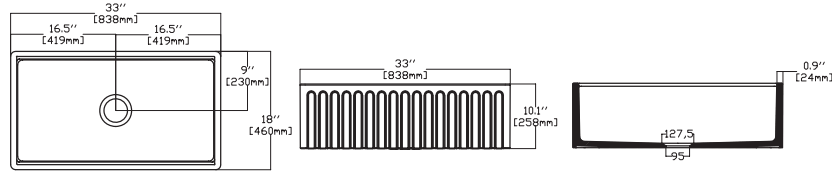

RAVENNA 33" , Black

- 10RV81084-2N **Apron Front Kitchen Sink**
- 38TP02071 **Sink Strainer, chrome (Optional)**
- 60GR0704 **Metal Grid (Optional)**
- 25KSMT001 **Wooden Cutting Board (Optional)**

1. **Features**
   33" W x 18" D
2. Apron Front
   - Fine Fireclay Material
   - Single Bowl
   - Cutting Board Ledge
   - Reversible
   - 10 years warranty