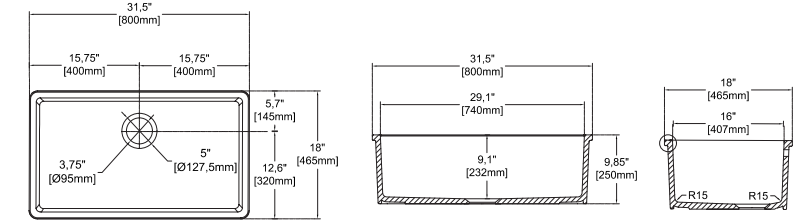

PESCARA 32" Overflow , Black

10PC83080-2N **Undermount Kitchen Sink**
38TP02091 **Sink Strainer, chrome (Optional)**
60GR0708 **Metal Grid (Optional)**

1. **Features**
   32" W x 18" D
2. Undermount
   - Available also for drop-in montage
   - Fine Fireclay Material
   - Single Bowl
   - With Overflow Hole
   - 10 years warranty
   - For drop-in version orders, please add variant no 6 at the end of the code