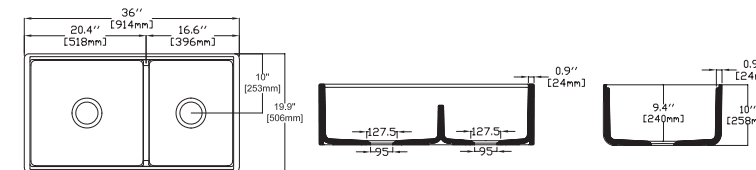

FERRARA 36" Double Bowl ,Matte White

- 10FR81291-2L Apron Front Kitchen Sink
- 38TP02081 Sink Strainer, chrome, X2 (Optional)
- 60GR0716 Metal Grid (Optional X1)
- 60GR0717 Metal Grid (Optional X1)
- 25KSMT003 Wooden Cutting Board (Optional)

1. **Features**
   36" W x 20" D
   · Apron Front
   · Fine Fireclay Material
   · Double Bowl
   · Cutting Board Ledge
   · Reversible
   · 10 years warranty