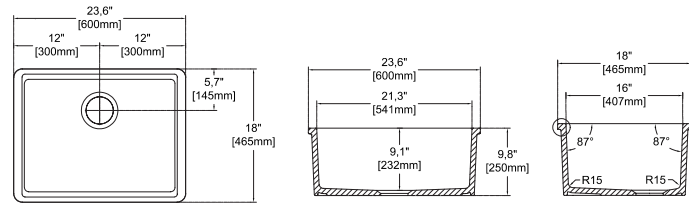

PESCARA

PESCARA 24"

10PC80060 **Undermount Kitchen Sink**
38TP02071 **Sink Strainer, chrome (Optional)**
60GR0718 **Metal Grid (Optional)**

Features
24" W x 18" D

- Undermount
- Available also for drop-in montage
- Fine Fireclay Material
- Single Bowl
- 10 years warranty
- For drop-in version orders, please add variant no 6 at the end of the code