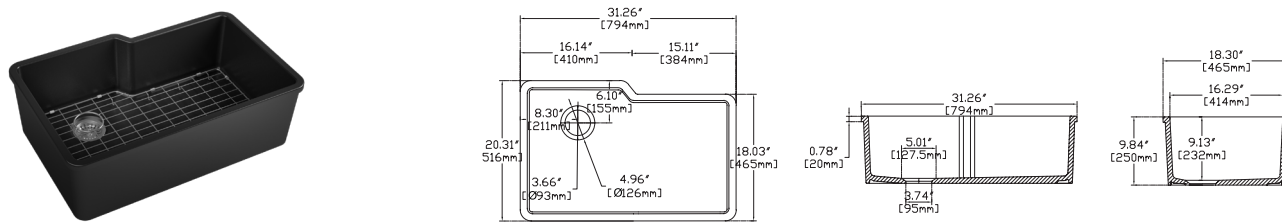

PESCARA 32" Asymmetric , Black

10PC80380-2N **Undermount Kitchen Sink**
38TP02071 **Sink Strainer, chrome (Optional)**
60GR0720 **Metal Grid (Optional)**

1. **Features**
   32" W x 20" D
2. Undermount
   - Available also for drop-in montage
   - Fine Fireclay Material
   - Single Bowl
   - 10 years warranty
   - For drop-in version orders, please add variant no 6 at the end of the code