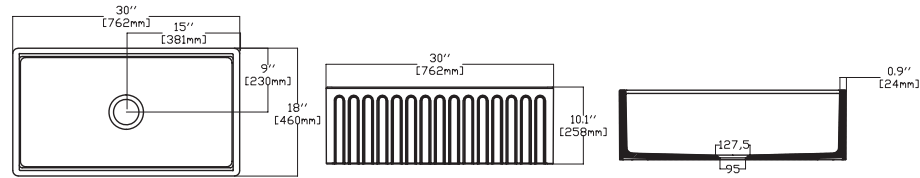

RAVENNA 30" , Black

- 10RV81076-2N Apron Front Kitchen Sink
- 38TP02071 Sink Strainer, chrome (Optional)
- 60GR0703 Metal Grid (Optional)
- 25KSMT001 Wooden Cutting Board (Optional)

1. **Features**
   30" W x 18" D
   • Apron Front
   • Fine Fireclay Material
   • Single Bowl
   • Cutting Board Ledge
   • Reversible
   • 10 years warranty