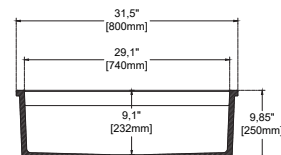

PESCARA 32" Low Level Steped , Matte White

10PC84080 -2L **Undermount Kitchen Sink**
38TP02071 **Sink Strainer, chrome (Optional)**
60GR0708 **Metal Grid (Optional)**

1. **Features**
   32" W x 18" D
2. Undermount
   - Available also for drop-in montage
   - Fine Fireclay Material
   - Single Bowl
   - 10 years warranty