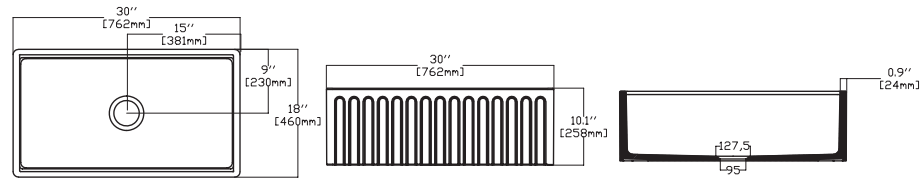

RAVENNA 30" , Matte White

- 10RV81076-2L Apron Front Kitchen Sink
- 38TP02071 Sink Strainer, chrome (Optional)
- 60GR0703 Metal Grid (Optional)
- 25KSMT001 Wooden Cutting Board (Optional)

1. **Features**
   30" W x 18" D
   • Apron Front
   • Fine Fireclay Material
   • Single Bowl
   • Cutting Board Ledge
   • Reversible
   • 10 years warranty