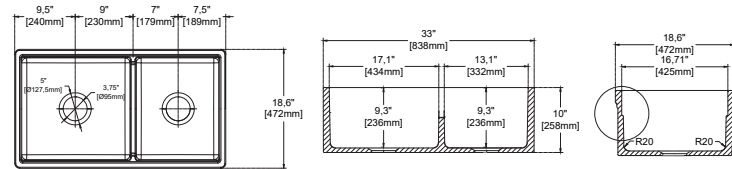

MODENNA

MODENNA 33" Double Bowl, Low Level Steped

- 10MD80284 Apron Front Kitchen Sink
- 38TP02071 Sink Strainer, chrome, X2 (Optional)
- 60GR0705 Metal Grid (Optional X1)
- 60GR0710 Metal Grid (Optional X1)

1. **Features**
   33" W x 18" D
2. Apron Front
   - Fine Fireclay Material
   - Double Bowl
   - Cutting Board Ledge(Low)
   - Reversible
   - 10 years warranty