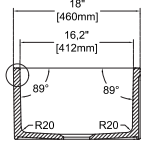

SAVONNA 24"

- 10SV80061 **Apron Front Kitchen Sink**
- 38TP02071 **Sink Strainer, chrome (Optional)**
- 60GR0701 **Metal Grid (Optional)**

1. **Features**
   24" W x 18" D
2. Apron Front
   - Fine Fireclay Material
   - Single Bowl
   - Reversible
   - 10 years warranty