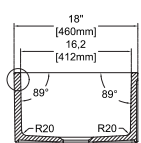

SAVONNA 27" , Black

- 10SV80069-2N **Apron Front Kitchen Sink**
- 38TP02071 **Sink Strainer, chrome (Optional)**
- 60GR0702 **Metal Grid (Optional)**

1. **Features**
   27" W x 18" D
2. Apron Front
   - Fine Fireclay Material
   - Single Bowl
   - Reversible
   - 10 years warranty