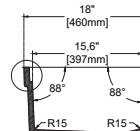

PESCARA 32" Low Level Steped , Black

10PC84080 -2N **Undermount Kitchen Sink**
38TP02071 **Sink Strainer, chrome (Optional)**
60GR0708 **Metal Grid (Optional)**

1. **Features**
   32" W x 18" D
2. Undermount
   - Available also for drop-in montage
   - Fine Fireclay Material
   - Single Bowl
   - 10 years warranty