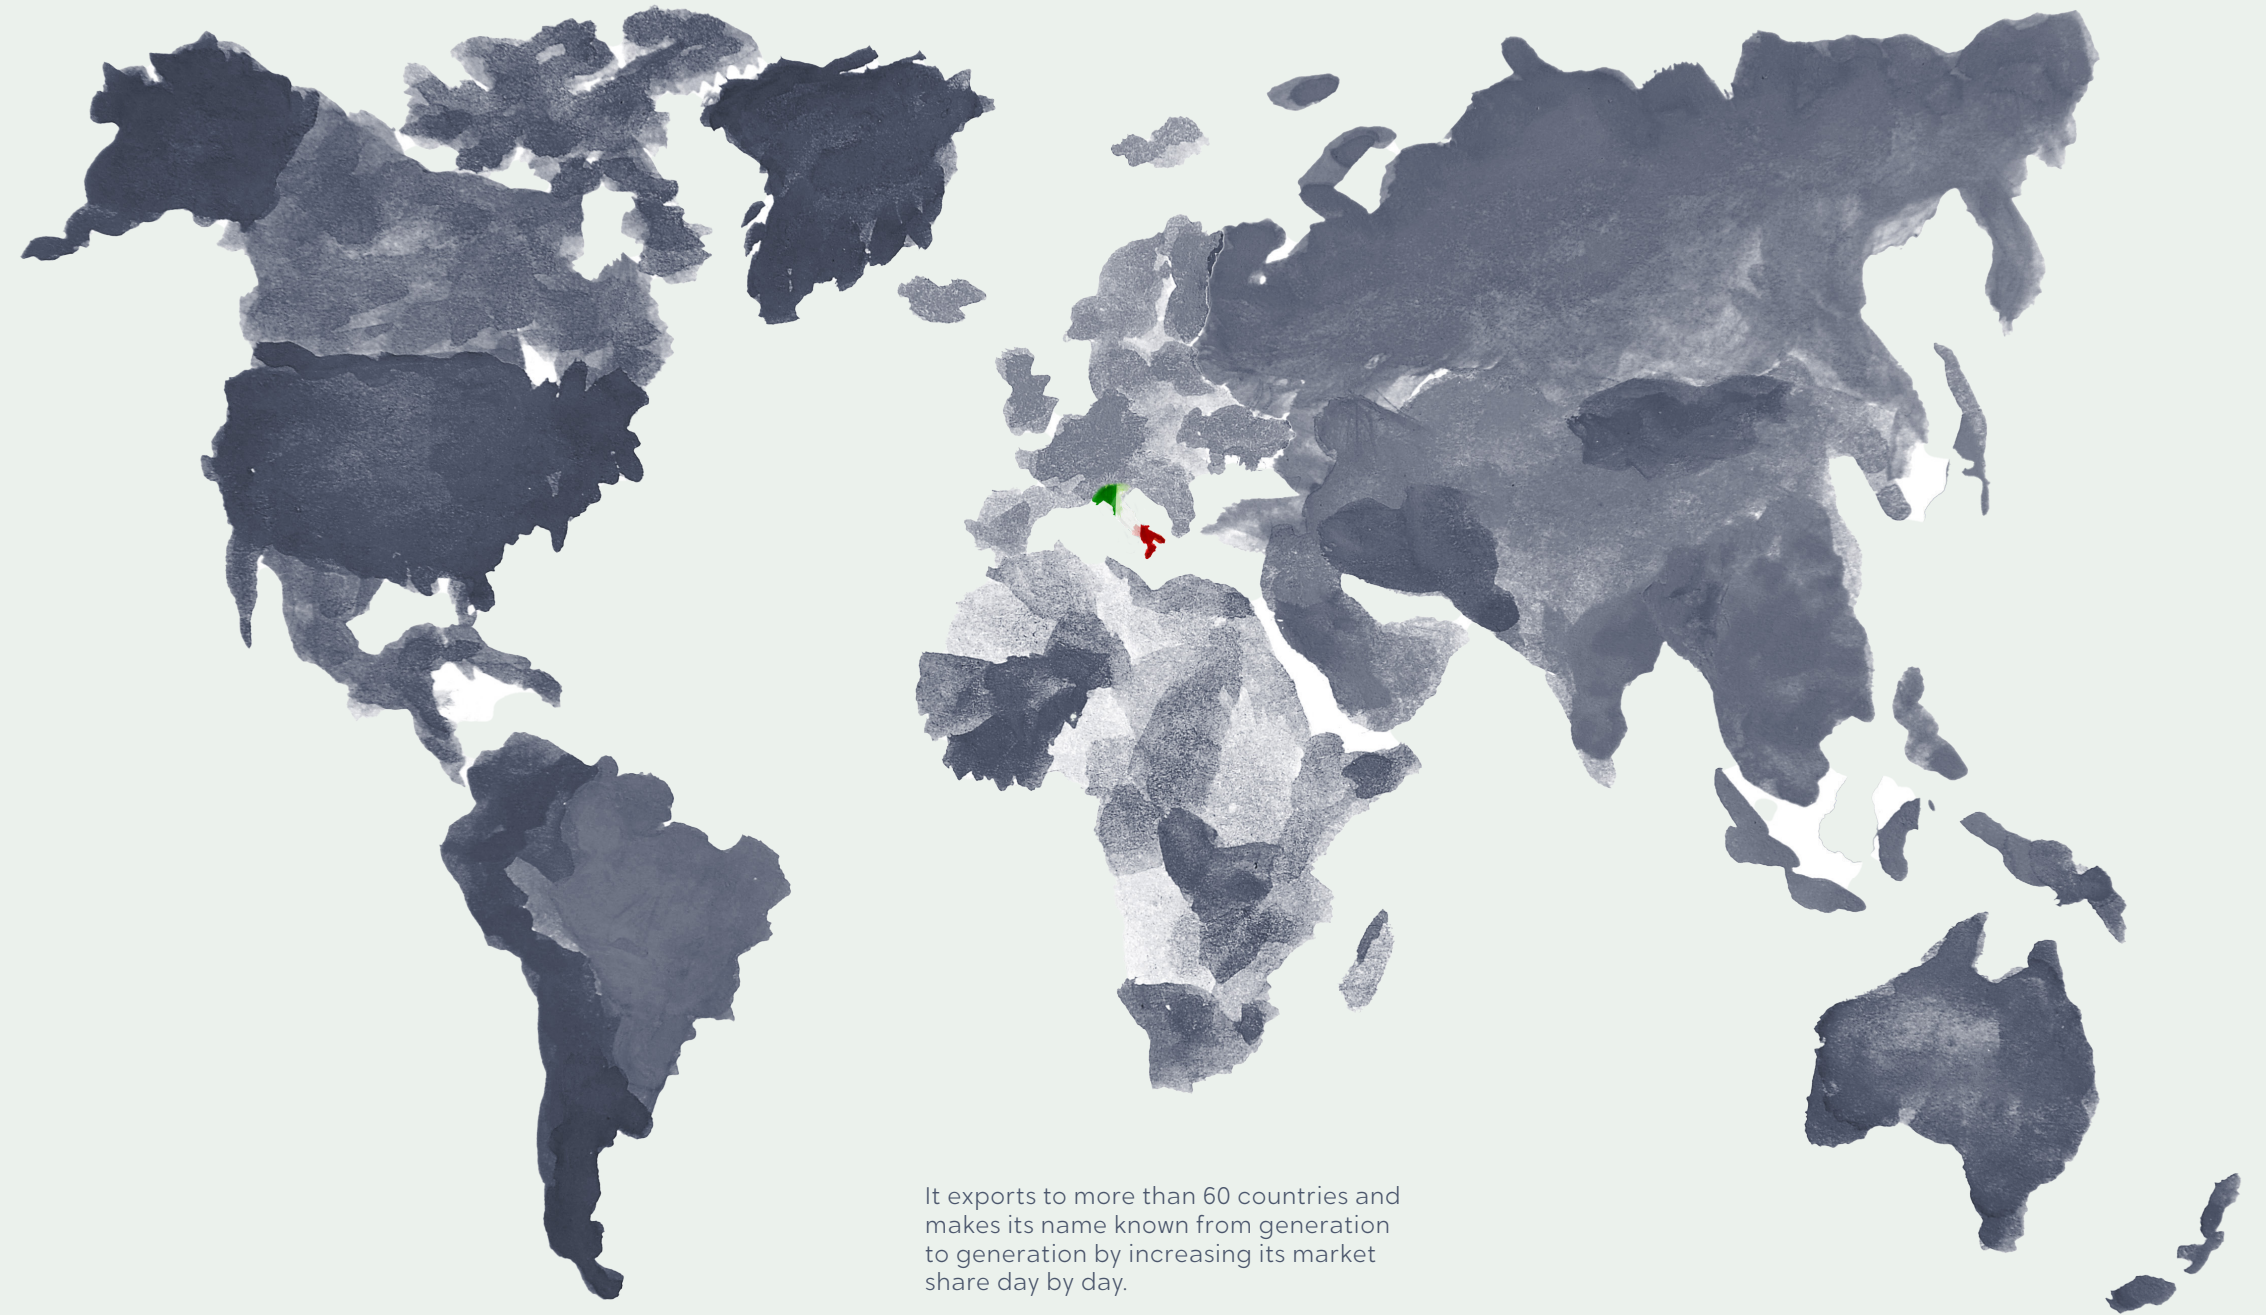

THE BIG WORLD OF

ISVEA

Italian Gusto in More than 60 Countries

ISVEA has become the world leader among 7 vitrified ceramic companies in Italy. Operating in many markets around the world, it continues to grow in important new markets.

The unique Italian design ISVEA, presenting innovative and ergonomic aesthetic requirements together, carefully conveys the culture of craftsmanship interior design and its unique products to many points. It offers a personalized experience to its users with different collections developed by addressing different needs specific to each kitchen and bathroom.

ISVEA meticulously exhibits the Italian culture in every country, exports to more than 60 countries and makes its name known from generation to generation by increasing its market share day by day.

ISVEA leaves aesthetic and innovative works to its users with its wide range of products that appeal to every style by offering different solutions for different needs.

ISVEA shows its difference in kitchen and bathroom furniture with its designs, technology and quality. Offering different solutions even for urban lives, ISVEA makes it indispensable for everyone.

It exports to more than 60 countries and makes its name known from generation to generation by increasing its market share day by day.