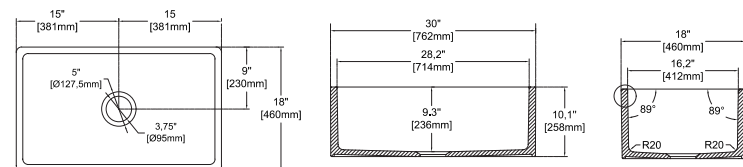

SAVONNA 30" , Matte White

- 10SV80076-2L **Apron Front Kitchen Sink**
- 38TP02071 **Sink Strainer, chrome (Optional)**
- 60GR0703 **Metal Grid (Optional)**

1. **Features**
   30" W x 18" D
2. Apron Front
   - Fine Fireclay Material
   - Single Bowl
   - Reversible
   - 10 years warranty