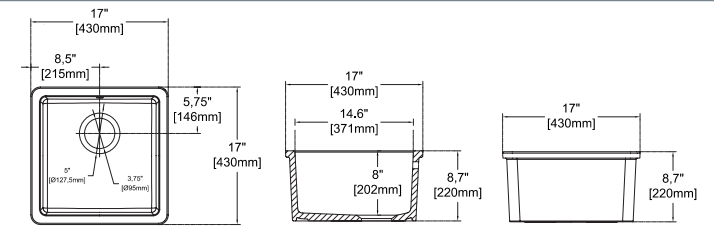

PESCARA 17" Overflow

10PC83043 Undermount / Drop in Kitchen Sink
38TP02091 Sink Strainer, chrome (Optional)
60GR0706 Metal Grid (Optional)

Features
17" W x 17" D
· Undermount
· Available also for drop-in montage
· Fine Fireclay Material
· Single Bowl
· With Overflow Hole
· 10 years warranty
· For drop-in version orders, please add variant no 6 at the end of the code