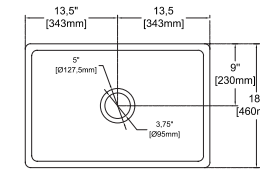

SAVONNA 27" , Black

- 10SV80069-2N **Apron Front Kitchen Sink**
- 38TP02071 **Sink Strainer, chrome (Optional)**
- 60GR0702 **Metal Grid (Optional)**

1. **Features**
   27" W x 18" D
2. Apron Front
   - Fine Fireclay Material
   - Single Bowl
   - Reversible
   - 10 years warranty