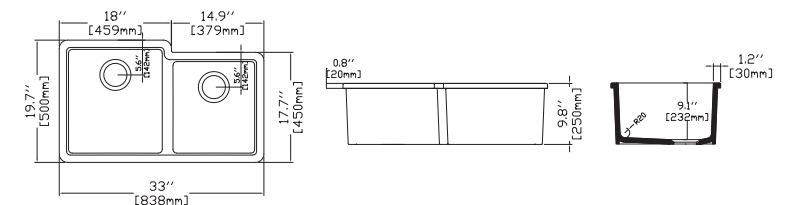

PESCARA 33" Overflow , Double Bowl , Asymmetric , Matte White

10PD82284-2L **Undermount Kitchen Sink**
38TP02101 **Sink Strainer, chrome, X2 (Optional)**
60GR0709 **Metal Grid (Optional X1)**
60GR0711 **Metal Grid (Optional X1)**

Features
33" W x 20" D
· Undermount
· Fine Fireclay Material
· Double Bowl
· With Overflow Hole
· 10 years warranty
· For drop-in version orders, please add variant no 6 at the end of the code