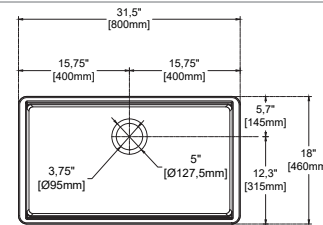

PESCARA 32" Low Level Steped , Matte White

10PC84080 -2L **Undermount Kitchen Sink**
38TP02071 **Sink Strainer, chrome (Optional)**
60GR0708 **Metal Grid (Optional)**

1. **Features**
   32" W x 18" D
2. Undermount
   - Available also for drop-in montage
   - Fine Fireclay Material
   - Single Bowl
   - 10 years warranty