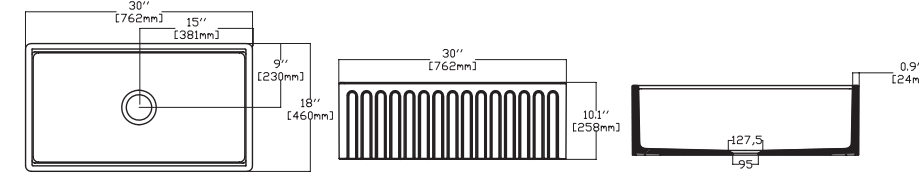

RAVENNA 30" , Ivory

- 10RV81076-2K Apron Front Kitchen Sink
- 38TP02071 Sink Strainer, chrome (Optional)
- 60GR0703 Metal Grid (Optional)
- 25KSMT001 Wooden Cutting Board (Optional)

1. **Features**
   30" W x 18" D
   • Apron Front
   • Fine Fireclay Material
   • Single Bowl
   • Cutting Board Ledge
   • Reversible
   • 10 years warranty