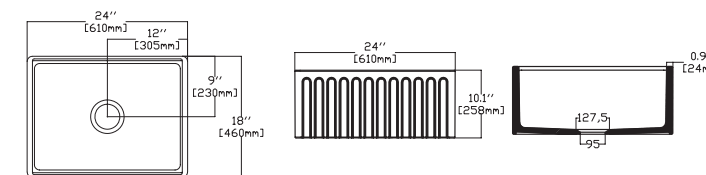

RAVENNA 24" , Taupe

- 10RV81061-2H Apron Front Kitchen Sink
- 38TP02071 Sink Strainer, chrome (Optional)
- 60GR0701 Metal Grid (Optional)
- 25KSMT001 Wooden Cutting Board (Optional)

1. **Features**
   24" W x 18" D
2. Apron Front
   - Fine Fireclay Material
   - Single Bowl
   - Cutting Board Ledge
   - Reversible
   - 10 years warranty