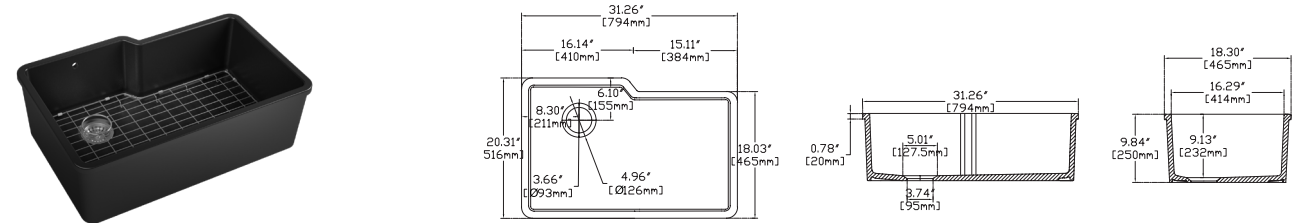

PESCARA 32" Overflow , Asymmetric , Black

10PC83380-2N **Undermount Kitchen Sink**
38TP02091 **Sink Strainer, chrome (Optional)**
60GR0720 **Metal Grid (Optional)**

1. **Features**
   32" W x 20" D
2. Undermount
   - Available also for drop-in montage
   - Fine Fireclay Material
   - Single Bowl
   - With Overflow Hole
   - 10 years warranty
   - For drop-in version orders, please add variant no 6 at the end of the code