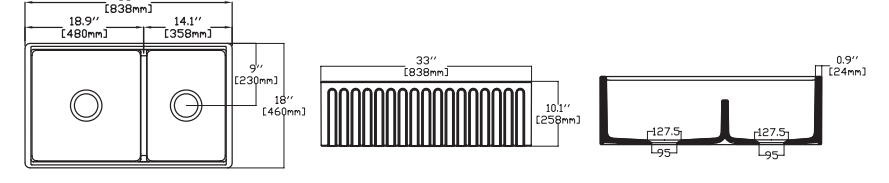

RAVENNA 33" Double Bowl , Taupe

- 10RV81284-2H Apron Front Kitchen Sink
- 38TP02071 Sink Strainer, chrome, X2 (Optional)
- 60GR0705 Metal Grid (Optional X1)
- 60GR0710 Metal Grid (Optional X1)
- 25KSMT001 Wooden Cutting Board (Optional)

1. **Features**
   33" W x 18" D
2. Apron Front
   - Fine Fireclay Material
   - Double Bowl
   - Cutting Board Ledge
   - Reversible
   - 10 years warranty