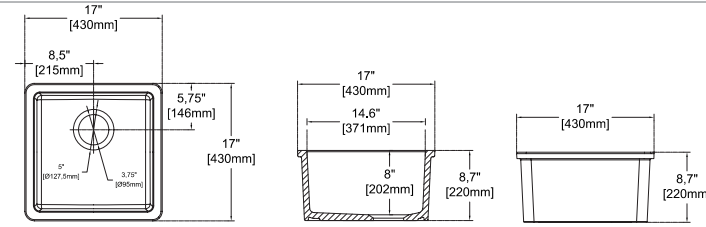

PESCARA 17" , Matte White

10PC80043-2L Undermount / Drop in Kitchen Sink
38TP02071 Sink Strainer, chrome (Optional)
60GR0706 Metal Grid (Optional)

Features
17" W x 17" D
· Undermount
· Available also for drop-in montage
· Fine Fireclay Material
· Single Bowl
· 10 years warranty
· For drop-in version orders, please add variant no 6 at the end of the code